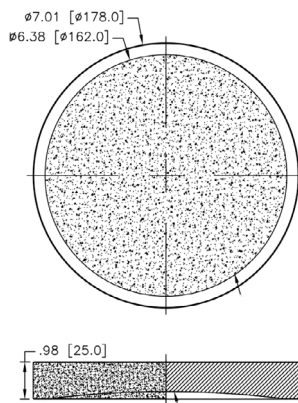

FRONT

SIDE

CLOSE-UPS

**DESCRIPTION**

This faux alabaster wall sconce light offers a natural, minimalist approach to the modern wall light. A satin brass frame holds a 7" resin faux alabaster disc, poised in a simple, chic luxury sconce silhouette.

**MATERIALS**

Steel, Faux Alabaster

**CERTIFICATIONS**

UL Certified

**MOUNTING**

Single Gang J-BOX

**WEIGHT**

Allow for 10 LBS