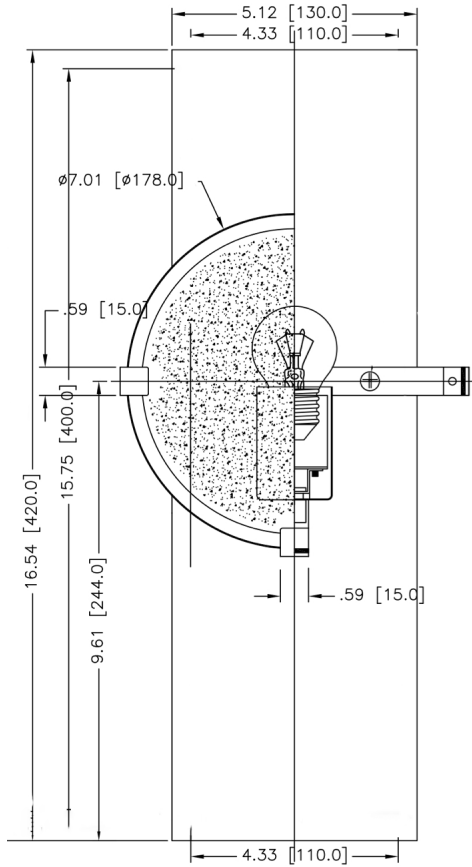

FRONT

SIDE

CLOSE-UPS

**DESCRIPTION**

This faux alabaster wall sconce light offers a natural, minimalist approach to the modern wall light. A satin brass frame holds a 7" resin faux alabaster disc, poised in a simple, chic luxury sconce silhouette.

**MATERIALS**

Steel, Faux Alabaster

**CERTIFICATIONS**

UL Certified

**MOUNTING**

Single Gang J-BOX

**WEIGHT**

Allow for 10 LBS