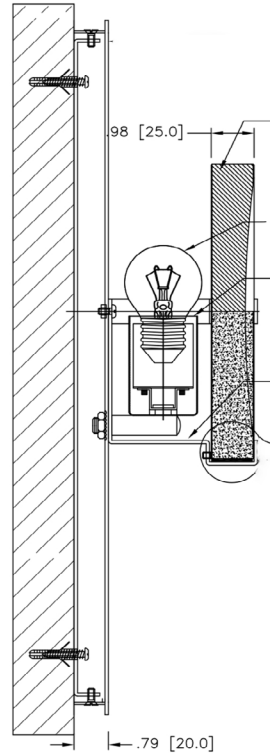

FRONT

SIDE

CLOSE-UPS

**DESCRIPTION**

This faux alabaster wall sconce light offers a natural, minimalist approach to the modern wall light. A satin brass frame holds a 7" resin faux alabaster disc, poised in a simple, chic luxury sconce silhouette.

**MATERIALS**

Steel, Faux Alabaster

**CERTIFICATIONS**

UL Certified

**MOUNTING**

Single Gang J-BOX

**WEIGHT**

Allow for 10 LBS