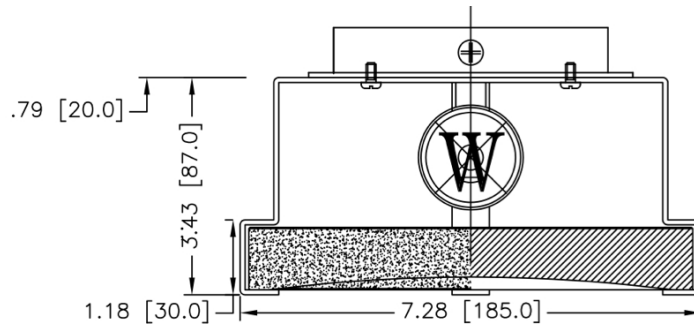

FRONT

SIDE

CLOSE-UPS

**DESCRIPTION**

This faux alabaster wall sconce light offers a natural, minimalist approach to the modern wall light. A satin brass frame holds a 7" resin faux alabaster disc, poised in a simple, chic luxury sconce silhouette.

**MATERIALS**

Steel, Faux Alabaster

**CERTIFICATIONS**

UL Certified

**MOUNTING**

Single Gang J-BOX

**WEIGHT**

Allow for 10 LBS