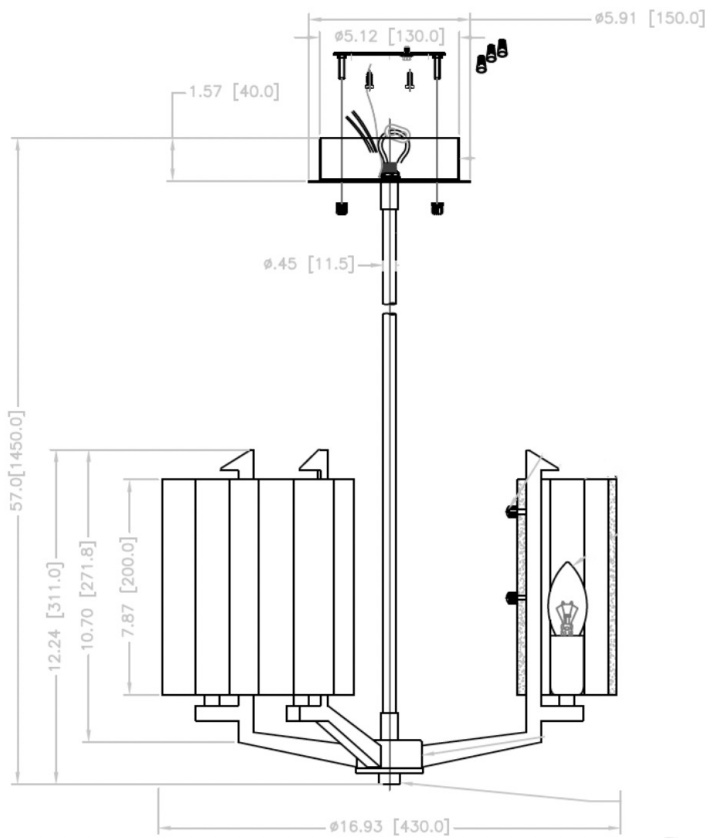

FRONT

BOTTOM

DESCRIPTION

A transitional candle chandelier with updated traditional styling that imitates a candle chandelier. Six arms gather around a petite satin brass frame, each holding a premium flower glass fluted.

MATERIALS

Steel, Glass

MOUNTING

Single Gang J-BOX

WEIGHT

Allow for 20 LBS

CERTIFICATIONS

UL Certified