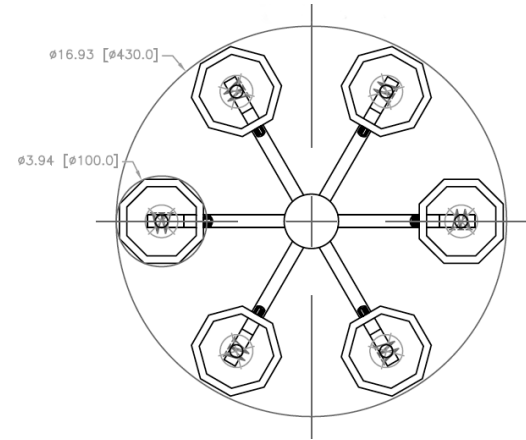

FRONT

BOTTOM

DESCRIPTION

A transitional candle chandelier with updated traditional styling that imitates a candle chandelier. Six arms gather around a petite satin brass frame, each holding a premium flower glass fluted.

MATERIALS

Steel, Glass

MOUNTING

Single Gang J-BOX

WEIGHT

Allow for 20 LBS

CERTIFICATIONS

UL Certified