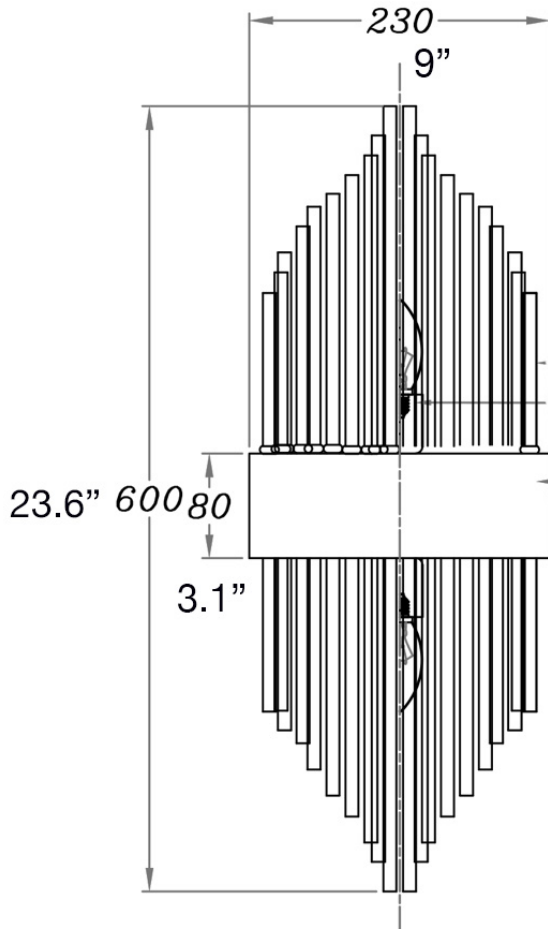

FRONT

BOTTOM

DESCRIPTION

The Sana Sconce exudes glamour and draws attention with its staggered glass tubes. Its luxe Art Deco design draws contemporary influence with its asymmetry, creating a beautiful modern wall sconce.

MATERIALS

Steel, Glass

MOUNTING

Single Gang J-BOX

WEIGHT

Allow for 10 LBS

CERTIFICATIONS

UL Certified