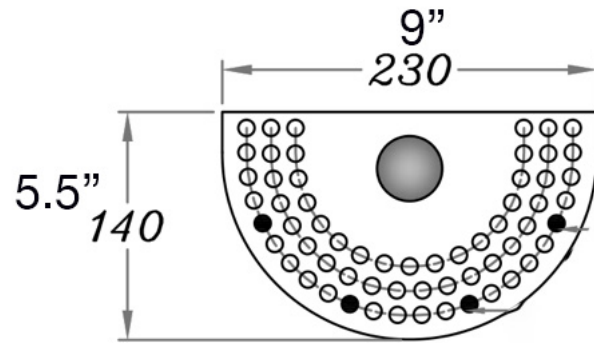

FRONT

BOTTOM

DESCRIPTION

The Sana Sconce exudes glamour and draws attention with its staggered glass tubes. Its luxe Art Deco design draws contemporary influence with its asymmetry, creating a beautiful modern wall sconce.

MATERIALS

Steel, Glass

MOUNTING

Single Gang J-BOX

WEIGHT

Allow for 10 LBS

CERTIFICATIONS

UL Certified