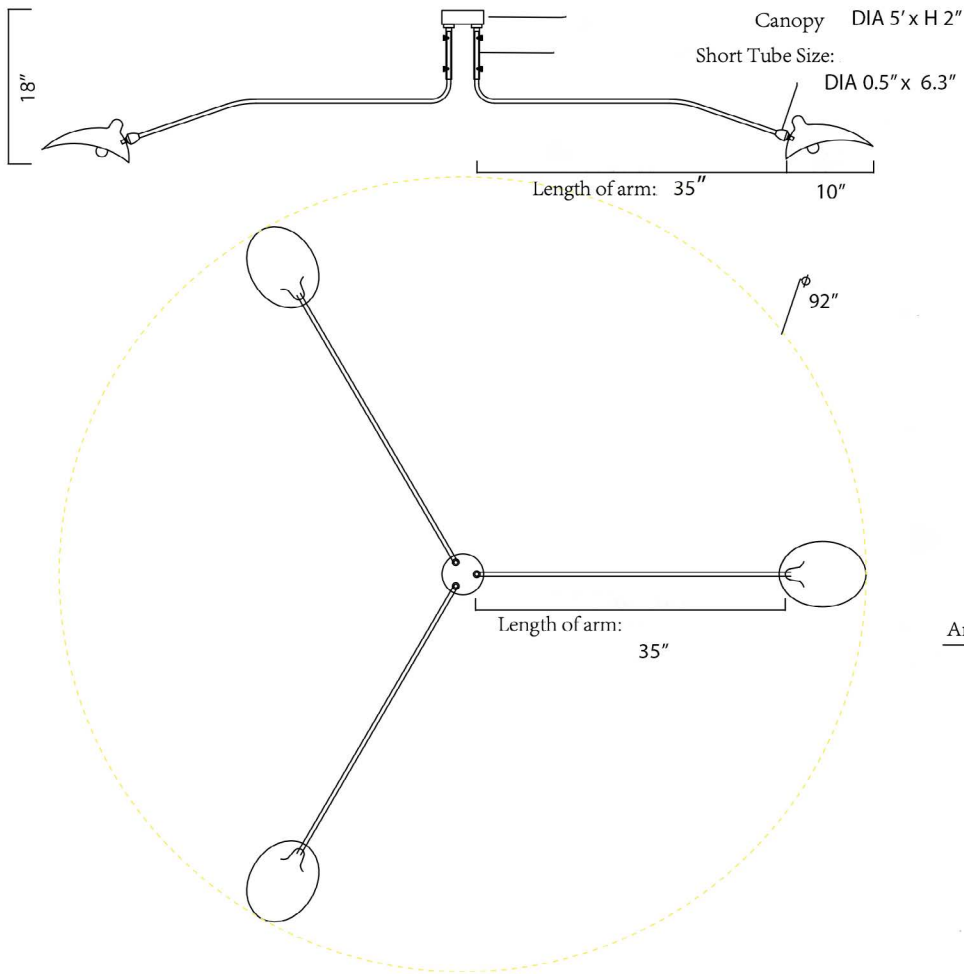

FRONT

Arm can revolve 90 degrees

DESCRIPTION

His minimalist frame and formed metal shade add the perfect modern touch to any space.

MATERIALS

Steel, Glass

MOUNTING

Single Gang J-BOX

WEIGHT

Allow for 15 LBS

CERTIFICATIONS

UL Certified