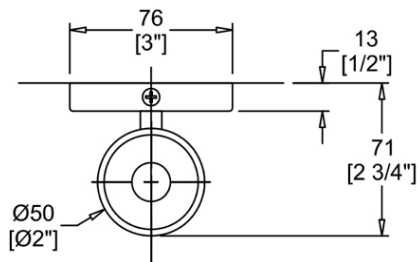

FRONT

SIDE

BOTTOM

DESCRIPTION

This dual up-down wall sconce is a stylish minimalist wall fixture. It's Turnberry or Twist glass shade adds texture and dimension.

MATERIALS

Steel, Glass

MOUNTING

Single Gang J-BOX

WEIGHT

Allow for 10 LBS

CERTIFICATIONS

UL Certified