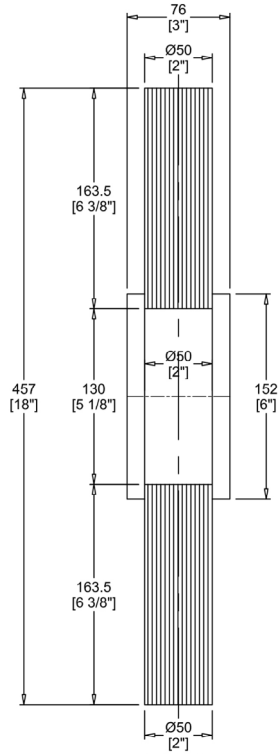

FRONT

SIDE

BOTTOM

DESCRIPTION

This dual up-down wall sconce is a stylish minimalist wall fixture. It's Turnberry or Twist glass shade adds texture and dimension.

MATERIALS

Steel, Glass

MOUNTING