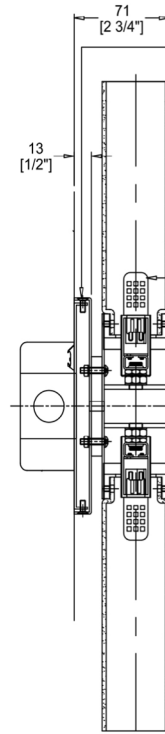

FRONT

SIDE

BOTTOM

DESCRIPTION

This dual up-down wall sconce is a stylish minimalist wall fixture. It's Turnberry or Twist glass shade adds texture and dimension.

MATERIALS

Steel, Glass

MOUNTING