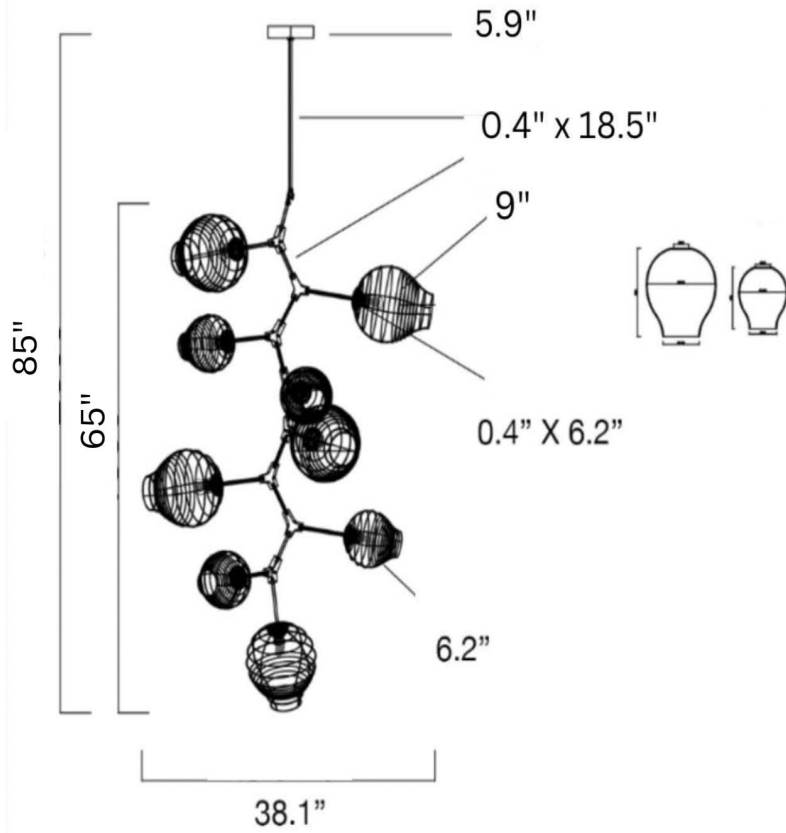

FRONT

BOTTOM

**DESCRIPTION**

Artfully engineered, the Sahan pendant marries form and functional design. Gathering geometric lines, clean shapes and gold finish creates a new interpretation for the Mid-Century modern style. This lighting fixture is an artwork which embellishes any interior.

**MATERIALS**

Steel, Glass

**MOUNTING**

Single Gang J-BOX

**WEIGHT**

Allow for 67 LBS

**CERTIFICATIONS**

UL Certified