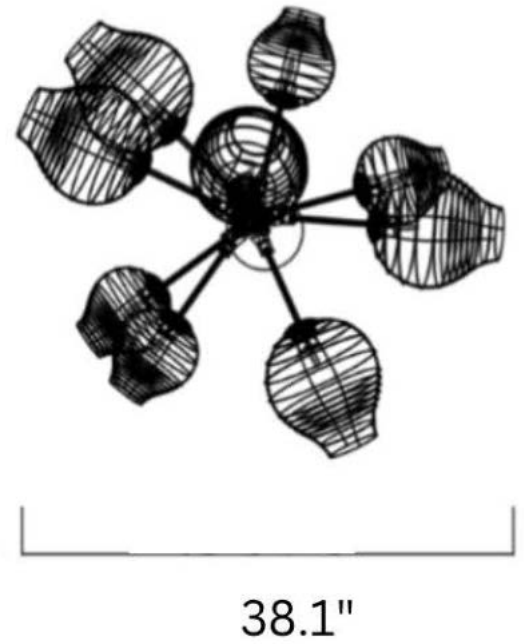

FRONT

BOTTOM

**DESCRIPTION**

Artfully engineered, the Sahan pendant marries form and functional design. Gathering geometric lines, clean shapes and gold finish creates a new interpretation for the Mid-Century modern style. This lighting fixture is an artwork which embellishes any interior.

**MATERIALS**

Steel, Glass

**MOUNTING**

Single Gang J-BOX

**WEIGHT**

Allow for 67 LBS

**CERTIFICATIONS**

UL Certified