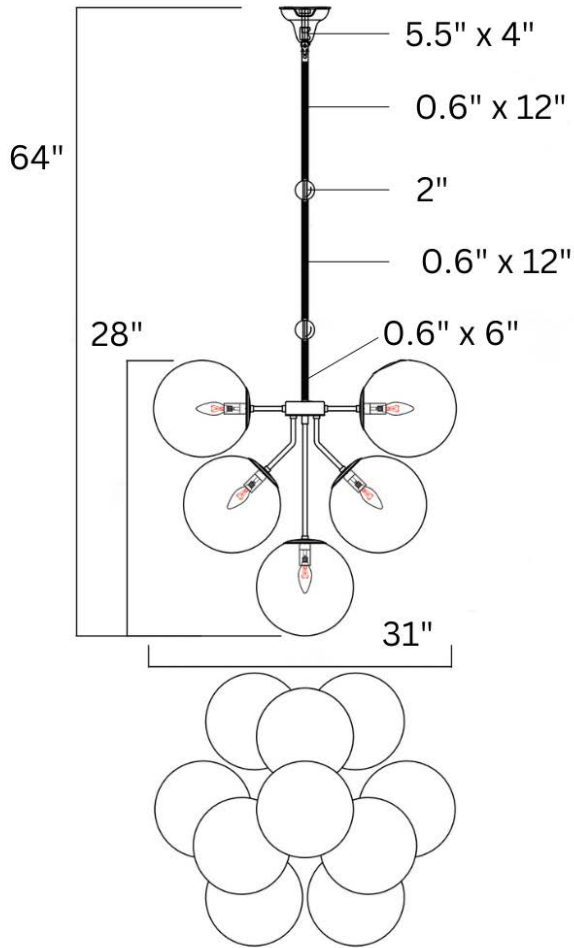

FRONT

## DESCRIPTION

The Rufus White Globe Chandelier features a beautiful bouquet of glowing white glass globes, hovering delicately like balloons for a glass globe pendant light design.

## WEIGHT

Allow for 40 LBS