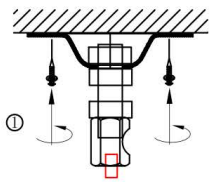

Rufus CHANDELIER INSTALLATION GUIDE

WEARING GLOVES
IS RECOMMENDED

DANGER: ELECTRIC SHOCK RISK. FOR YOUR SAFETY,
TURN OFF ELECTRICAL POWER BEFORE BEGINNING
INSTALLATION AND USE CAUTION WHEN INSTALLING.

+1 888.399.9905

www.vault-light.com | sales@vault-light.com

Step 1

Step 2

Step 3

Installation view for sloped floor