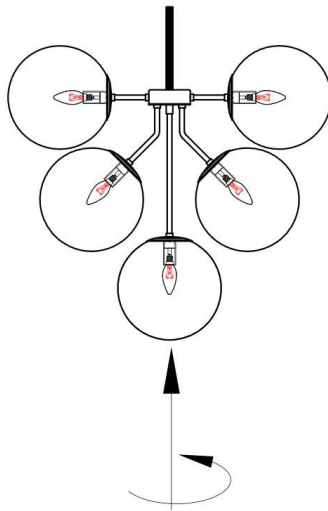

Rufus CHANDELIER INSTALLATION GUIDE

WEARING GLOVES
IS RECOMMENDED

DANGER: ELECTRIC SHOCK RISK. FOR YOUR SAFETY,
TURN OFF ELECTRICAL POWER BEFORE BEGINNING
INSTALLATION AND USE CAUTION WHEN INSTALLING.

+1 888.399.9905

www.vault-light.com | sales@vault-light.com

Step 1

Step 2

Step 3

Installation view for sloped floor