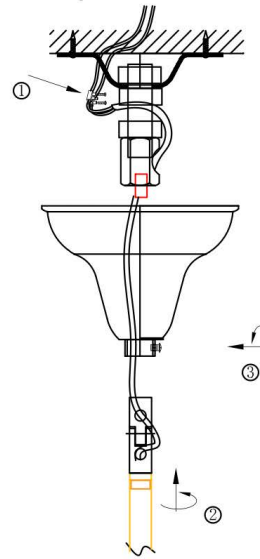

Rufus CHANDELIER INSTALLATION GUIDE

WEARING GLOVES
IS RECOMMENDED

DANGER: ELECTRIC SHOCK RISK. FOR YOUR SAFETY,
TURN OFF ELECTRICAL POWER BEFORE BEGINNING
INSTALLATION AND USE CAUTION WHEN INSTALLING.

+1 888.399.9905

www.vault-light.com | sales@vault-light.com

Step 1

Step 2

Step 3

Installation view for sloped floor