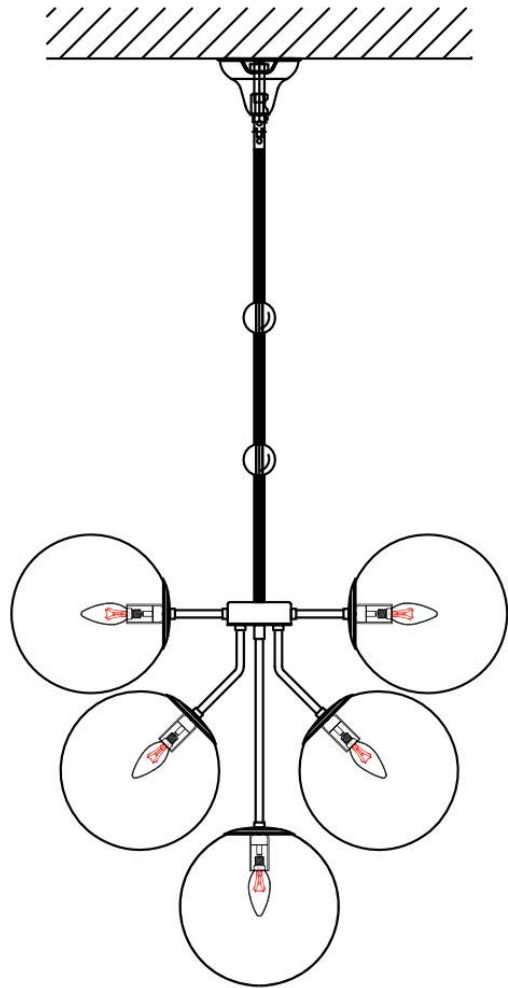

Rufus CHANDELIER INSTALLATION GUIDE

WEARING GLOVES
IS RECOMMENDED

DANGER: ELECTRIC SHOCK RISK. FOR YOUR SAFETY,
TURN OFF ELECTRICAL POWER BEFORE BEGINNING
INSTALLATION AND USE CAUTION WHEN INSTALLING.

+1 888.399.9905

www.vault-light.com | sales@vault-light.com

Step 1

Step 2

Step 3

Installation view for sloped floor