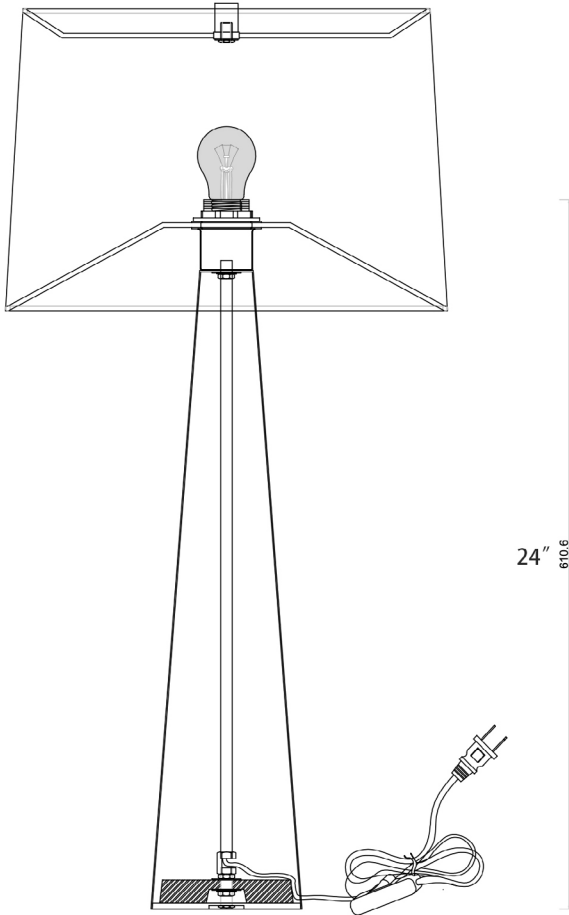

FRONT

SIDE

DESCRIPTION

Rhys makes the perfect bedside wooden lamp and a desirable modern light fixture. This decorative light fixture adds a touch of warmth and comfort to your space while its clean lines and tapered design fit both classic and modern styled rooms.

MATERIALS

Metal, Fabric

MOUNTING

Single Gang J-BOX

WEIGHT

Allow for 14 LBS

CERTIFICATIONS

UL Certified