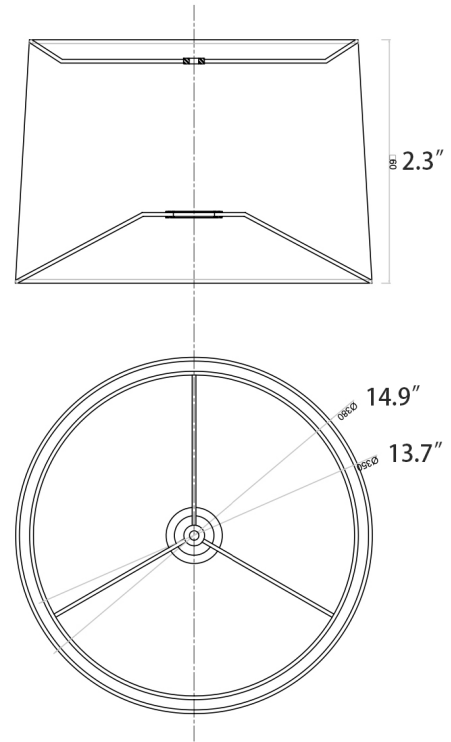

FRONT

SIDE

DESCRIPTION

Rhys makes the perfect bedside wooden lamp and a desirable modern light fixture. This decorative light fixture adds a touch of warmth and comfort to your space while its clean lines and tapered design fit both classic and modern styled rooms.

MATERIALS

Metal, Fabric

MOUNTING

Single Gang J-BOX

WEIGHT

Allow for 14 LBS

CERTIFICATIONS

UL Certified