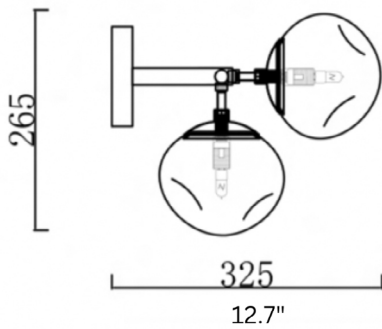

FRONT

SIDE

CLOSE-UP

DESCRIPTION

Create a mood or complement a theme. The Rhome II brass sconce adds the perfect accent to an entry hallway, living room or bedroom. Merging futuristic themes with organic shapes and silhouettes, this wall sconce is equal parts art and function.

MATERIALS

Steel, Glass

MOUNTING

Single Gang J-BOX

WEIGHT

Allow for 5 LBS

CERTIFICATIONS

UL Certified