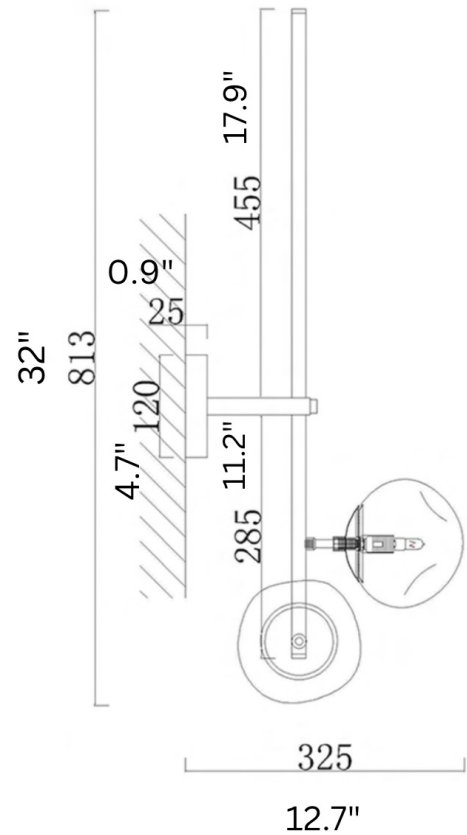

FRONT

SIDE

CLOSE-UP

DESCRIPTION

Create a mood or complement a theme. The Rhome II brass sconce adds the perfect accent to an entry hallway, living room or bedroom. Merging futuristic themes with organic shapes and silhouettes, this wall sconce is equal parts art and function.

MATERIALS

Steel, Glass

MOUNTING

Single Gang J-BOX

WEIGHT

Allow for 5 LBS

CERTIFICATIONS

UL Certified