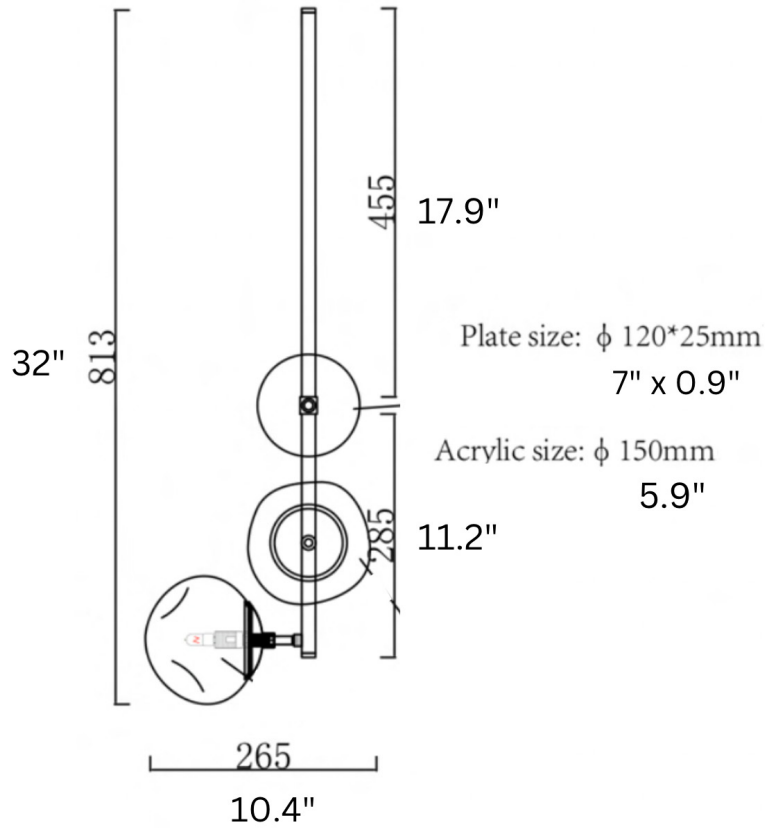

FRONT

SIDE

CLOSE-UP

DESCRIPTION

Create a mood or complement a theme. The Rhome II brass sconce adds the perfect accent to an entry hallway, living room or bedroom. Merging futuristic themes with organic shapes and silhouettes, this wall sconce is equal parts art and function.

MATERIALS

Steel, Glass

MOUNTING

Single Gang J-BOX

WEIGHT

Allow for 5 LBS

CERTIFICATIONS

UL Certified