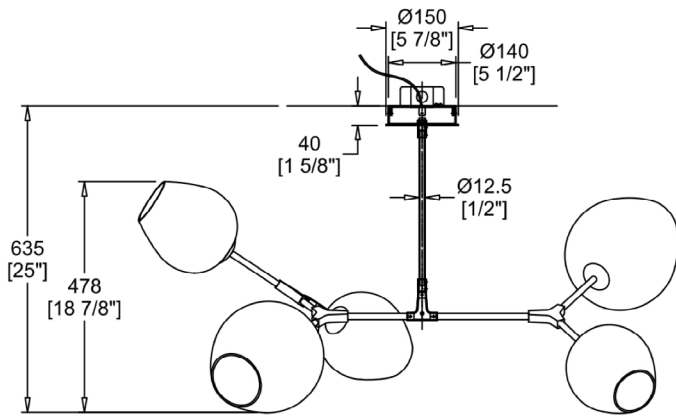

FRONT

SIDE

TOP

**DESCRIPTION**

The branching bubble chandelier takes a new form with Rhome II. This interpretation of the classic Sputnik style merges futuristic themes with organic shapes and silhouettes.

**MATERIALS**

Steel, Glass

**MOUNTING**

Single Gang J-BOX

**WEIGHT**

Allow for 15 LBS

**CERTIFICATIONS**

UL Certified