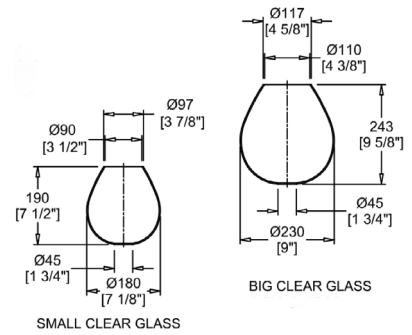

FRONT

SIDE

TOP

**DESCRIPTION**

The branching bubble chandelier takes a new form with Rhome II. This interpretation of the classic Sputnik style merges futuristic themes with organic shapes and silhouettes.

**MATERIALS**

Steel, Glass

**MOUNTING**

Single Gang J-BOX

**WEIGHT**

Allow for 15 LBS

**CERTIFICATIONS**

UL Certified