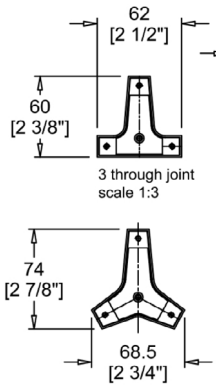

FRONT

SIDE

TOP

**DESCRIPTION**

The branching bubble chandelier takes a new form with Rhome II. This interpretation of the classic Sputnik style merges futuristic themes with organic shapes and silhouettes.

**MATERIALS**

Steel, Glass

**MOUNTING**

Single Gang J-BOX

**WEIGHT**

Allow for 15 LBS

**CERTIFICATIONS**

UL Certified