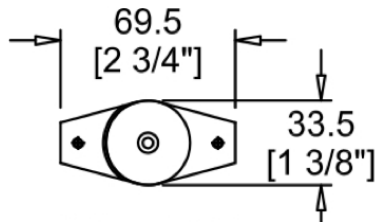

TOP

DESCRIPTION

The branching bubble chandelier takes a new form with Rhome II. This interpretation of the classic Sputnik style merges futuristic themes with organic shapes and silhouettes.

MATERIALS

Steel, Glass

MOUNTING

Single Gang J-BOX

WEIGHT

Allow for 15 LBS

CERTIFICATIONS

UL Certified