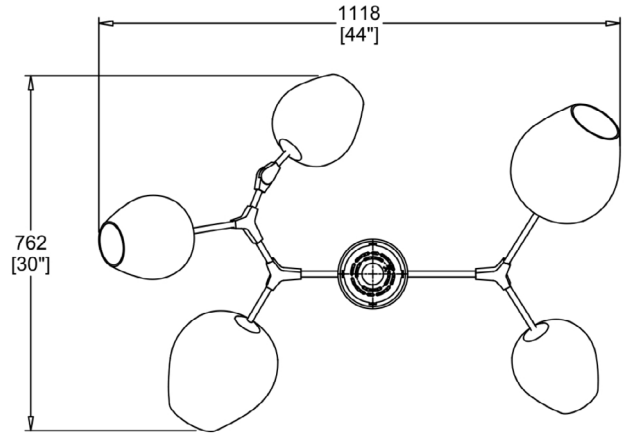

FRONT

SIDE

TOP

**DESCRIPTION**

The branching bubble chandelier takes a new form with Rhome II. This interpretation of the classic Sputnik style merges futuristic themes with organic shapes and silhouettes.

**MATERIALS**

Steel, Glass

**MOUNTING**

Single Gang J-BOX

**WEIGHT**

Allow for 15 LBS

**CERTIFICATIONS**

UL Certified