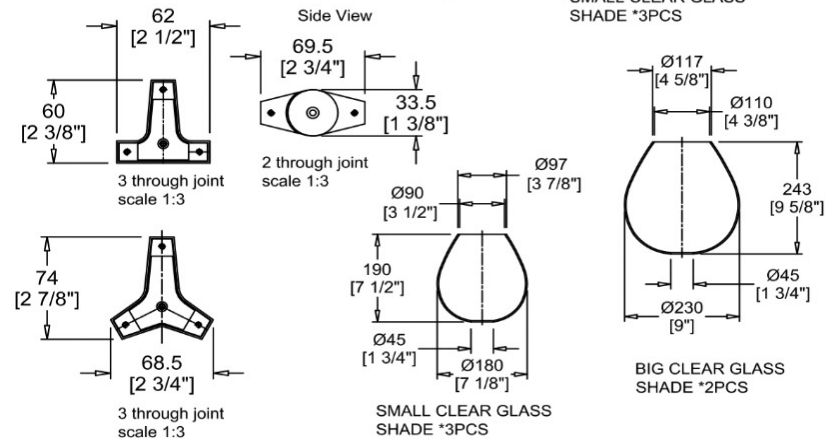

Installation Instructions