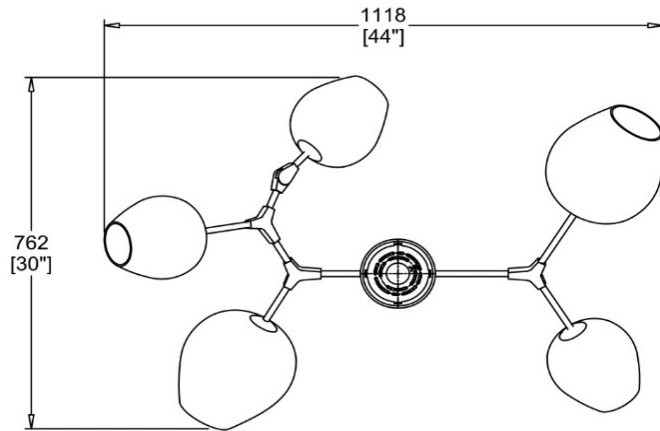

Installation Instructions