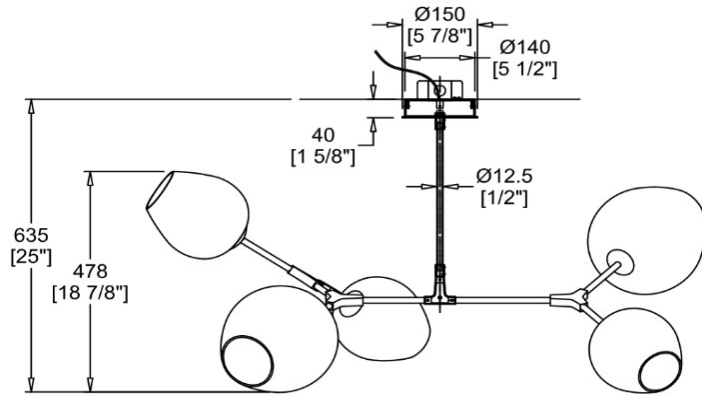

Installation Instructions