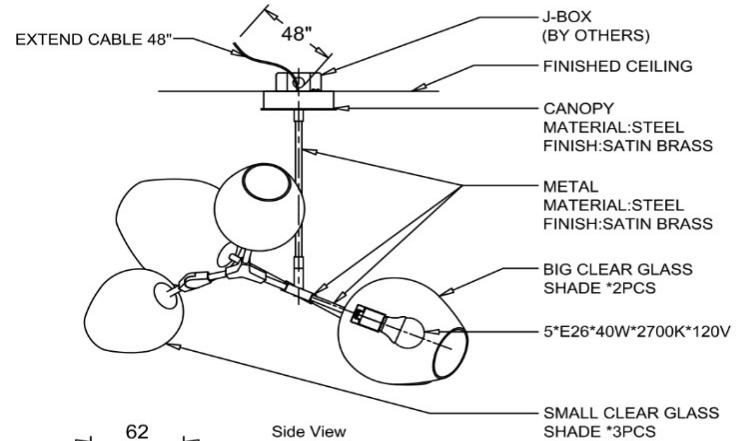

Installation Instructions