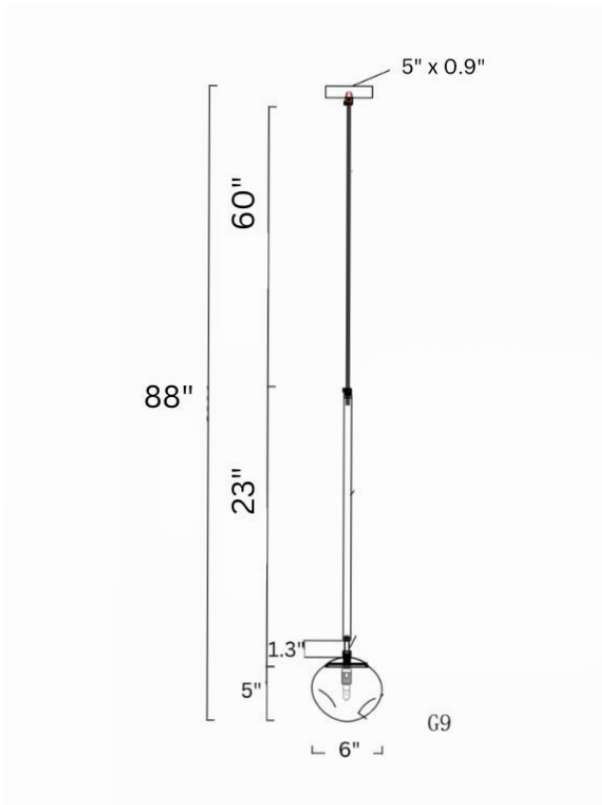

FRONT

DESCRIPTION

Create a mood or complement a theme with an LED pendant light. The Rhome II adds the perfect pendant lighting accent whether in a cluster or on its own. Merging futuristic themes with organic shapes and silhouettes, this light fixture is equal parts art and function.

MATERIALS

Steel, Acrylic

MOUNTING

Single Gang J-BOX

WEIGHT

Allow for 15 LBS

CERTIFICATIONS

UL Certified