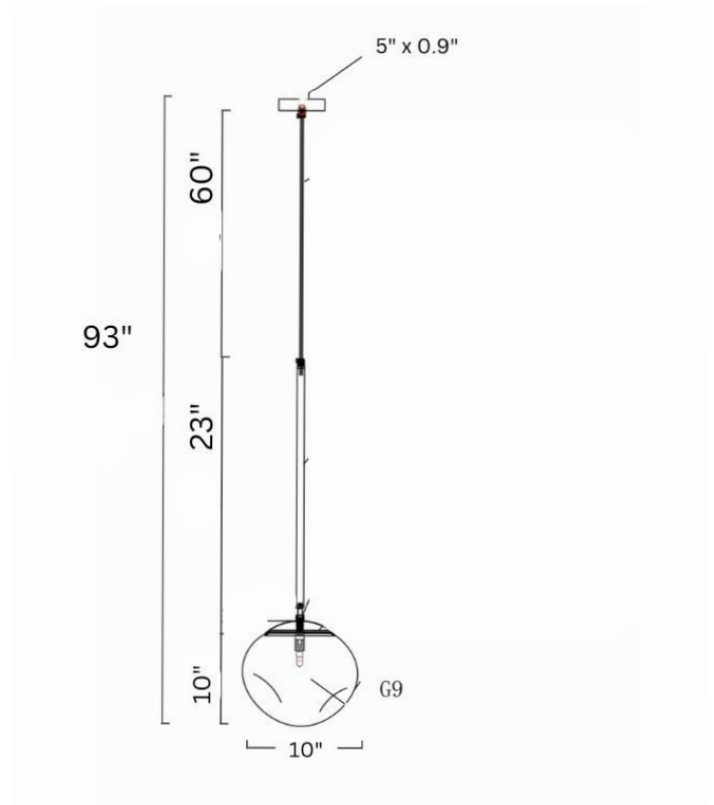

FRONT

DESCRIPTION

Create a mood or complement a theme with an LED pendant light. The Rhome II adds the perfect pendant lighting accent whether in a cluster or on its own. Merging futuristic themes with organic shapes and silhouettes, this light fixture is equal parts art and function.

MATERIALS

Steel, Acrylic

MOUNTING

Single Gang J-BOX

WEIGHT

Allow for 15 LBS

CERTIFICATIONS

UL Certified