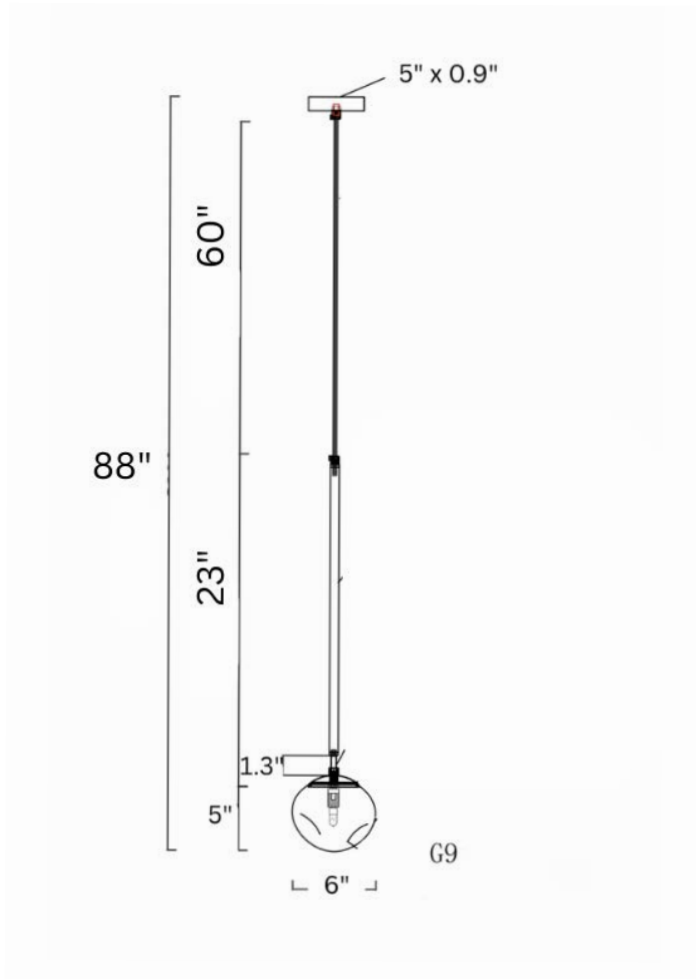

MATTE BLACK

SATIN BRASS

DESCRIPTION

Create a mood or complement a theme with an LED pendant light. The Rhome II adds the perfect pendant lighting accent whether in a cluster or on its own. Merging futuristic themes with organic shapes and silhouettes, this light fixture is equal parts art and function.

MATERIALS

Steel, Acrylic

MOUNTING

Single Gang J-BOX

WEIGHT

Allow for 5 LBS

CERTIFICATIONS

UL Certified