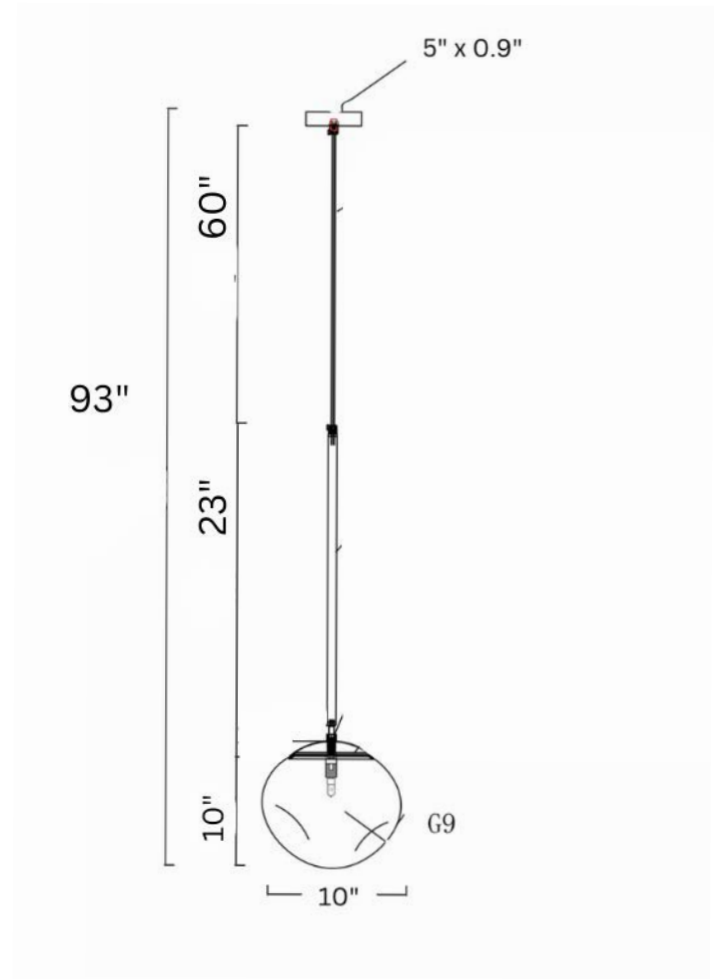

MATTE BLACK

SATIN BRASS

DESCRIPTION

Create a mood or complement a theme with an LED pendant light. The Rhome II adds the perfect pendant lighting accent whether in a cluster or on its own. Merging futuristic themes with organic shapes and silhouettes, this light fixture is equal parts art and function.

MATERIALS

Steel, Acrylic

MOUNTING

Single Gang J-BOX

WEIGHT

Allow for 5 LBS

CERTIFICATIONS

UL Certified