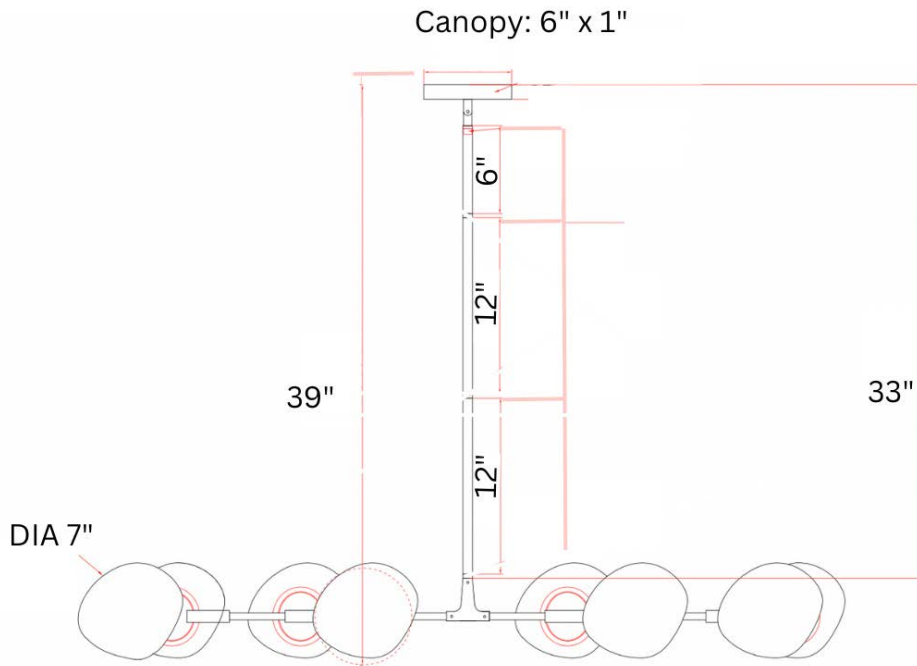

FRONT

BOTTOM

DESCRIPTION

The branching bubble chandelier takes a new form with Rhome II. This interpretation of the classic Sputnik style merges futuristic themes with organic shapes and silhouettes.

MATERIALS

Steel, Glass

MOUNTING

Single Gang J-BOX

WEIGHT

Allow for 15 LBS

CERTIFICATIONS

UL Certified