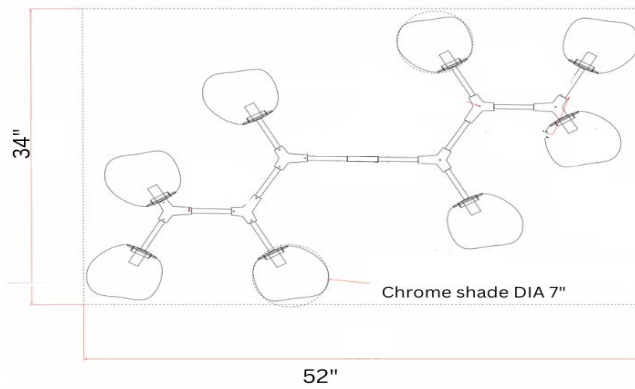

FRONT

BOTTOM

DESCRIPTION

The branching bubble chandelier takes a new form with Rhome II. This interpretation of the classic Sputnik style merges futuristic themes with organic shapes and silhouettes.

MATERIALS

Steel, Glass

MOUNTING

Single Gang J-BOX

WEIGHT

Allow for 15 LBS

CERTIFICATIONS

UL Certified