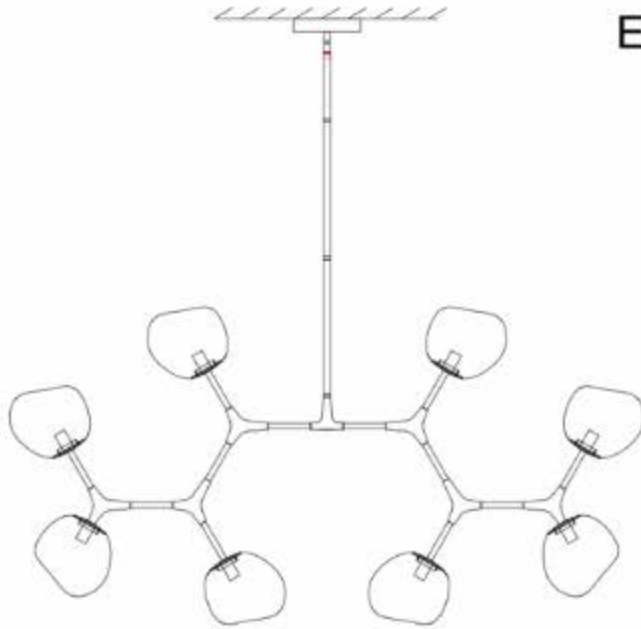

E12 *8pcs

Step 1

Step 2

Step 3