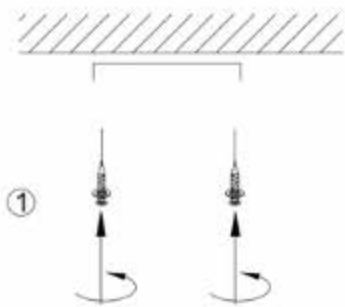

E12 *8pcs

Step 1

Step 2

Step 3