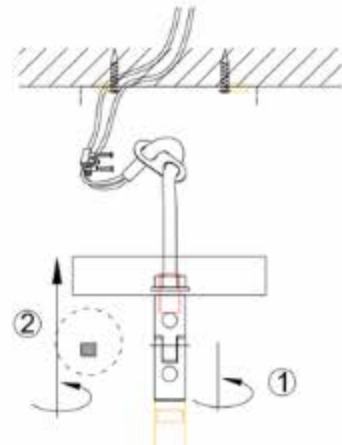

E12 *8pcs

Step 1

Step 2

Step 3