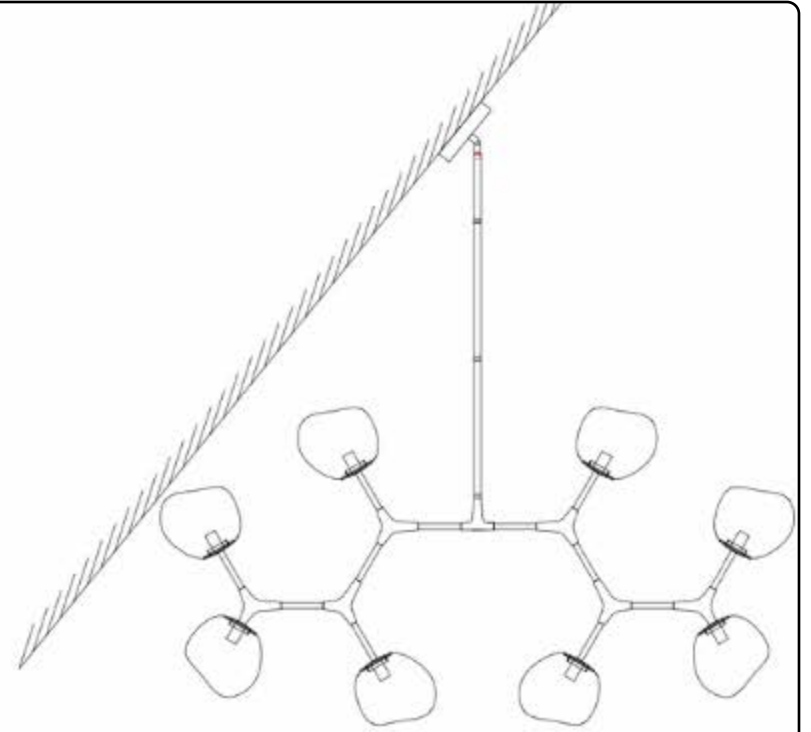

E12 *8pcs

Step 1

Step 2

Step 3