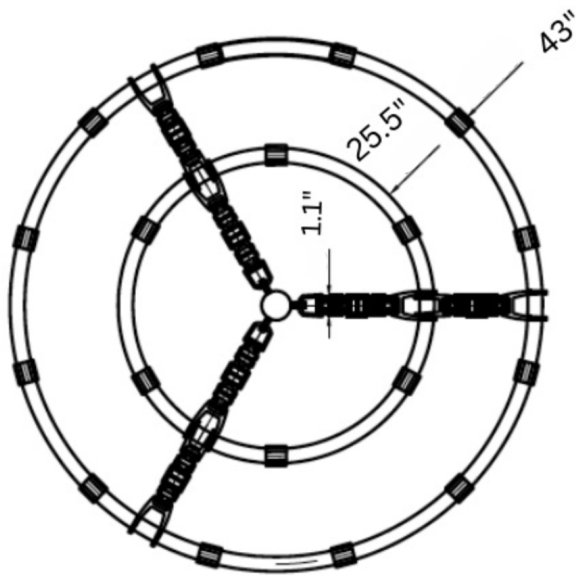

FRONT

BOTTOM

DESCRIPTION

The Redford Leather Chandelier transforms medieval lighting design into a unique farmhouse chandelier with an elegant leather frame. This lighting fixture is a unique transitional décor staple.

MATERIALS

Steel, Leather

MOUNTING

Single Gang J-BOX

WEIGHT

Allow for 35 LBS

CERTIFICATIONS

UL Certified