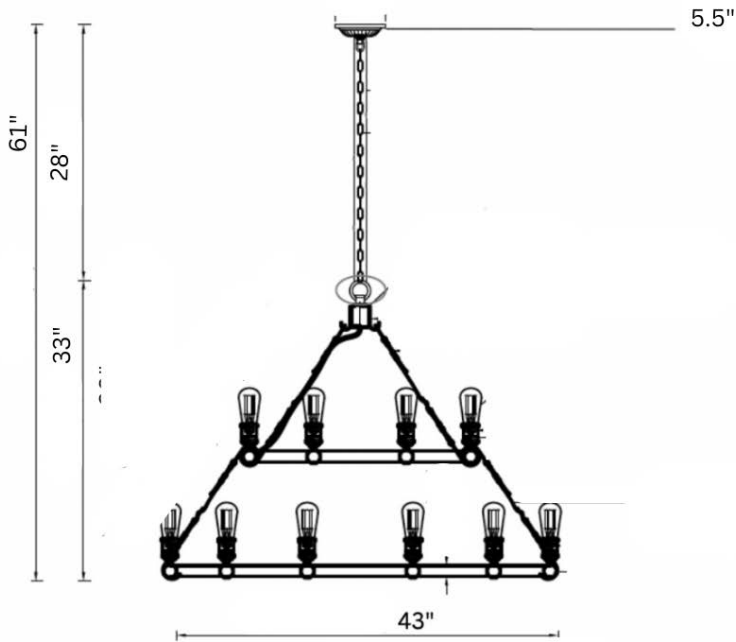

FRONT

BOTTOM

DESCRIPTION

The Redford Leather Chandelier transforms medieval lighting design into a unique farmhouse chandelier with an elegant leather frame. This lighting fixture is a unique transitional décor staple.

MATERIALS

Steel, Leather

MOUNTING

Single Gang J-BOX

WEIGHT

Allow for 35 LBS

CERTIFICATIONS

UL Certified