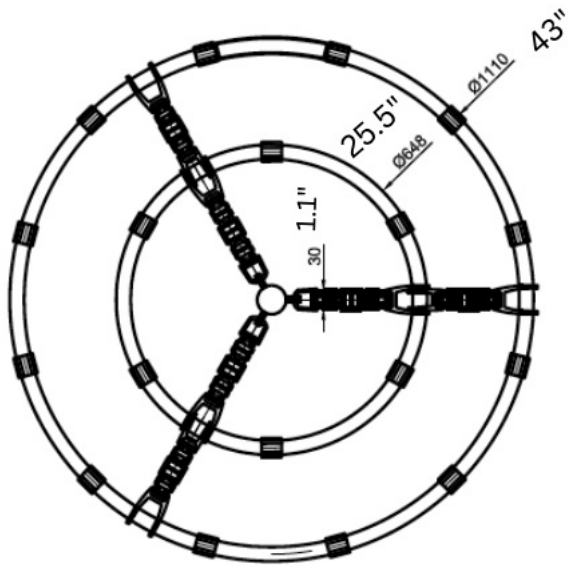

FRONT

BOTTOM

DESCRIPTION

The Redford Leather Chandelier transforms medieval lighting design into a unique farmhouse chandelier with an elegant leather frame. This lighting fixture is a unique transitional décor staple.

MATERIALS

Steel, Leather

MOUNTING

Single Gang J-BOX

WEIGHT

Allow for 35 LBS

CERTIFICATIONS

UL Certified