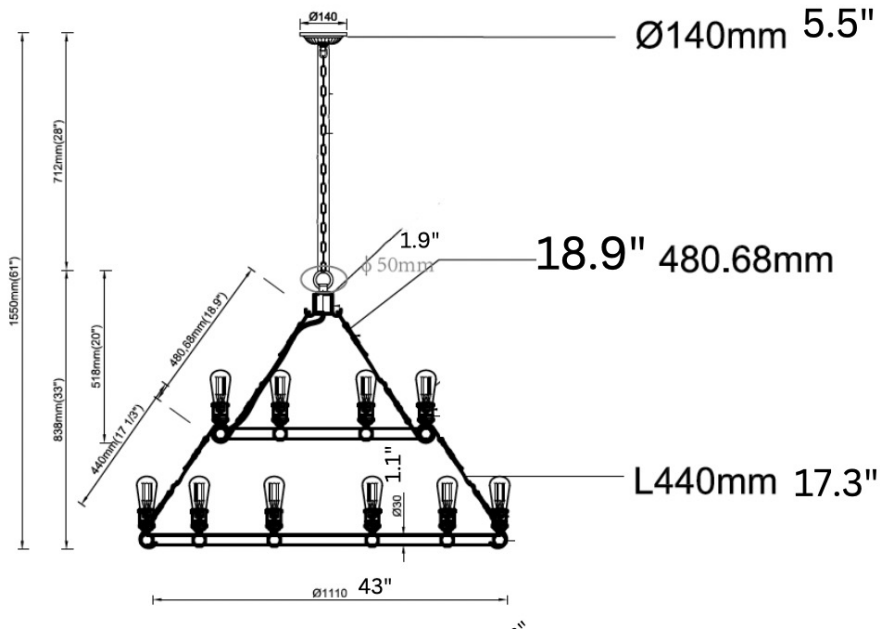

FRONT

BOTTOM

DESCRIPTION

The Redford Leather Chandelier transforms medieval lighting design into a unique farmhouse chandelier with an elegant leather frame. This lighting fixture is a unique transitional décor staple.

MATERIALS

Steel, Leather

MOUNTING

Single Gang J-BOX

WEIGHT

Allow for 35 LBS

CERTIFICATIONS

UL Certified