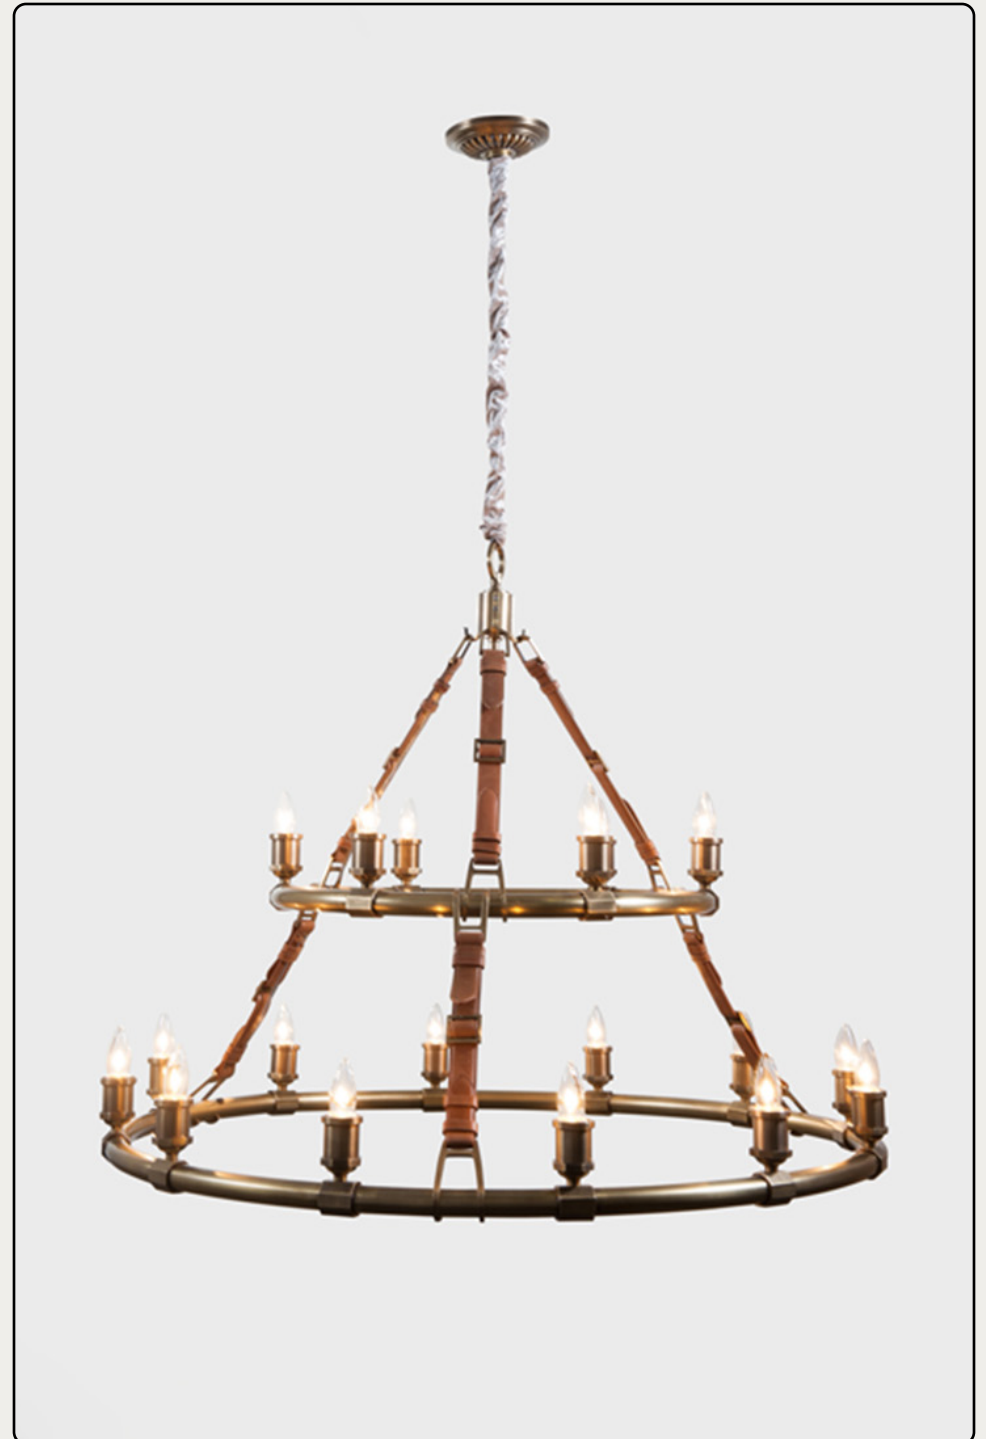

Redford CHANDELIER

INSTALLATION GUIDE

WEARING GLOVES
IS RECOMMENDED

DANGER: ELECTRIC SHOCK RISK. FOR YOUR SAFETY,
TURN OFF ELECTRICAL POWER BEFORE BEGINNING
INSTALLATION AND USE CAUTION WHEN INSTALLING.

+1 888.399.9905

www.vault-light.com | sales@vault-light.com