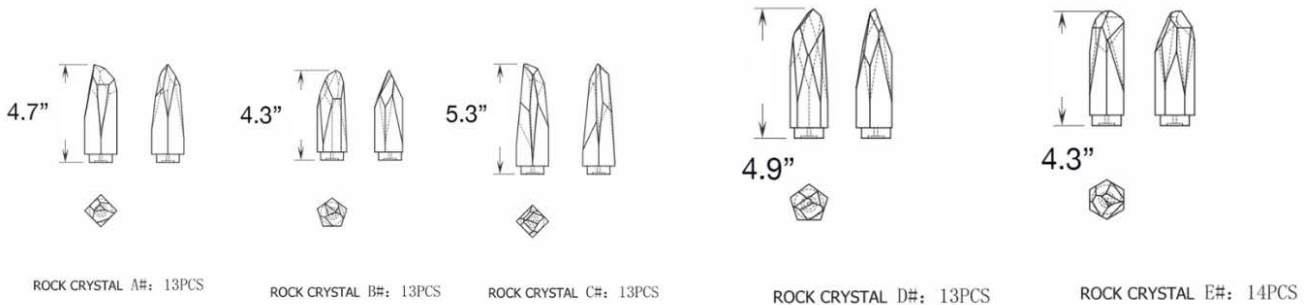

CLOSE-UP

DESCRIPTION

A modern crystal chandelier with a sense of opulence. Shining glass geodes brighten up the room with the look of rock crystal. The chandelier is lit up by LED- making this energy efficient.

MATERIALS

Steel, Glass

MOUNTING

Single Gang J-BOX

WEIGHT

Allow for 50 LBS

CERTIFICATIONS

UL Certified