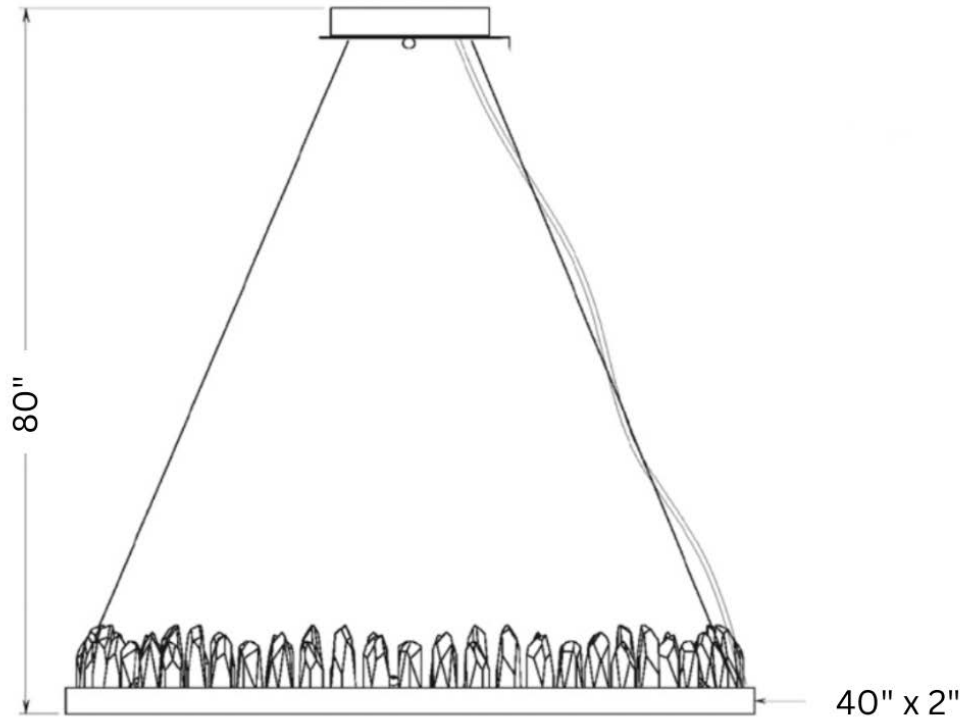

FRONT

CLOSE-UP

DESCRIPTION

A modern crystal chandelier with a sense of opulence. Shining glass geodes brighten up the room with the look of rock crystal. The chandelier is lit up by LED- making this energy efficient.

MATERIALS

Steel, Glass

MOUNTING

Single Gang J-BOX

WEIGHT

Allow for 50 LBS

CERTIFICATIONS

UL Certified