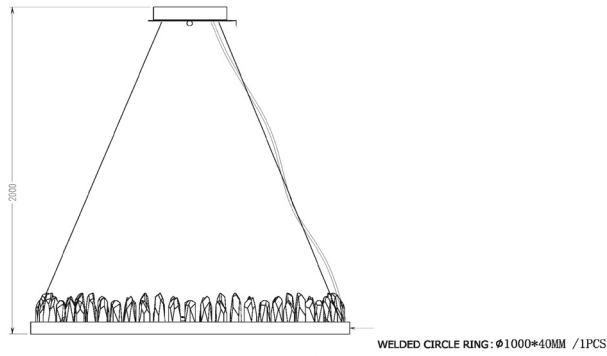

FRONT

BOTTOM

CLOSE-UP

DESCRIPTION

A modern crystal chandelier with a sense of opulence. Shining glass geodes brighten up the room with the look of rock crystal. The chandelier is lit up by LED- making this energy efficient.

MATERIALS

Steel, Glass

MOUNTING

Single Gang J-BOX

WEIGHT

Allow for 50 LBS

CERTIFICATIONS

UL Certified