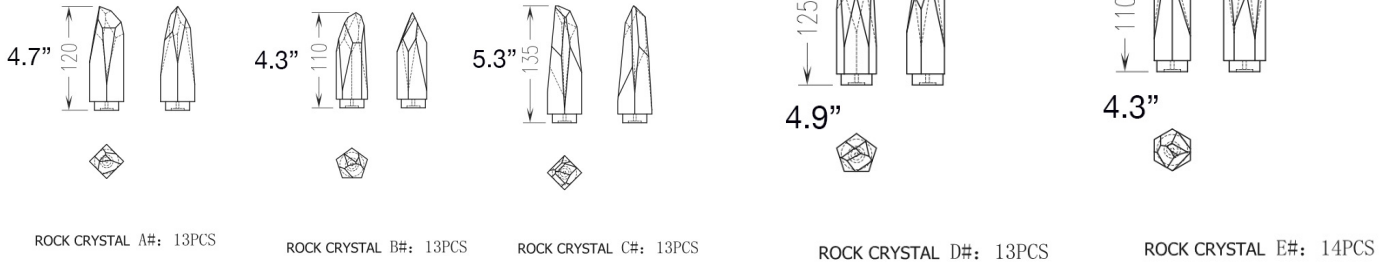

FRONT

BOTTOM

CLOSE-UP

DESCRIPTION

A modern crystal chandelier with a sense of opulence. Shining glass geodes brighten up the room with the look of rock crystal. The chandelier is lit up by LED- making this energy efficient.

MATERIALS

Steel, Glass

MOUNTING

Single Gang J-BOX

WEIGHT

Allow for 50 LBS

CERTIFICATIONS

UL Certified