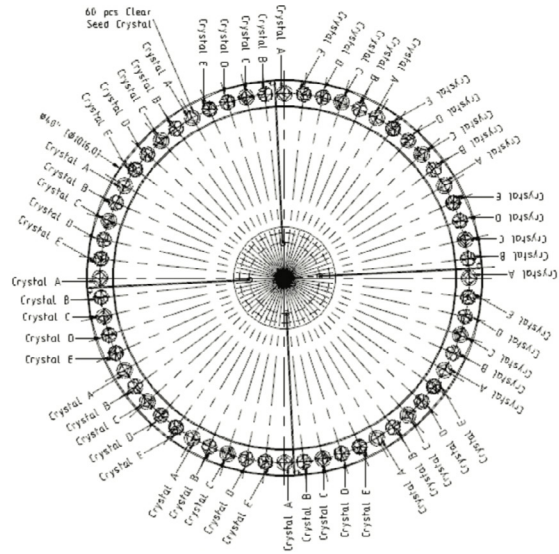

FRONT

BOTTOM

CLOSE-UP

DESCRIPTION

A modern crystal chandelier with a sense of opulence. Shining glass geodes brighten up the room with the look of rock crystal. The chandelier is lit up by LED- making this energy efficient.