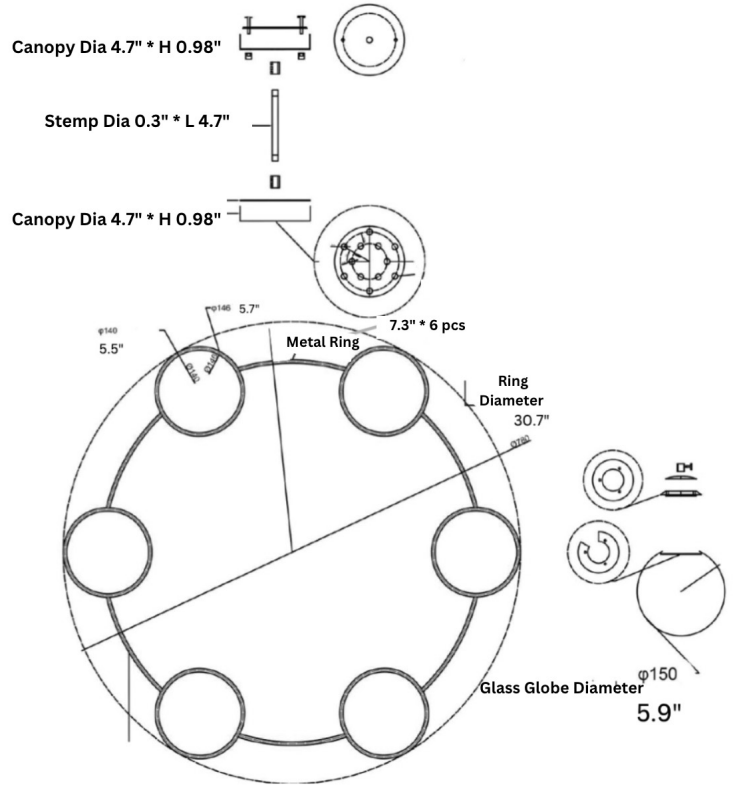

FRONT

BOTTOM

DESCRIPTION

Six delicate glass globes balance along a minimalist brass frame for this Mid Century Modern light fixture, suspended by 4 thin cables with satin brass finish.

MATERIALS

Steel, Glass

MOUNTING

Single Gang J-BOX

WEIGHT

Allow for 10 LBS

CERTIFICATIONS

UL Certified