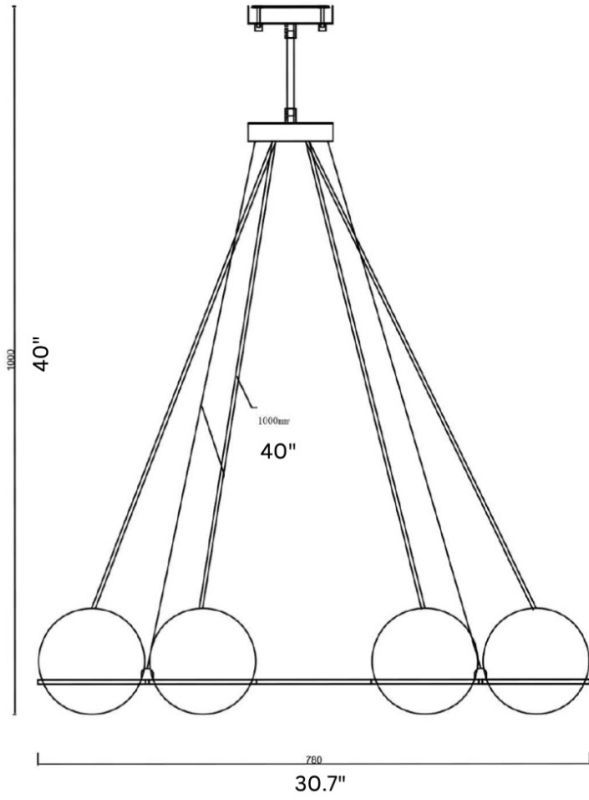

FRONT

BOTTOM

DESCRIPTION

Six delicate glass globes balance along a minimalist brass frame for this Mid Century Modern light fixture, suspended by 4 thin cables with satin brass finish.

MATERIALS

Steel, Glass