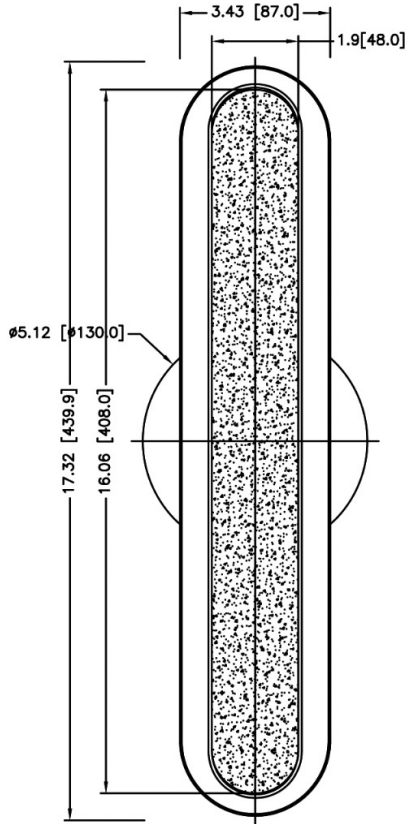

FRONT

SIDE

TOP

**DESCRIPTION**

A Modern wall sconce with a sleek, futuristic design. This LED sconce features an oval brass or matte black shell with an etched glass shade.

**MATERIALS**

Steel, Glass

**MOUNTING**

Single Gang J-BOX

**WEIGHT**

Allow for 5 LBS

**CERTIFICATIONS**

UL Certified