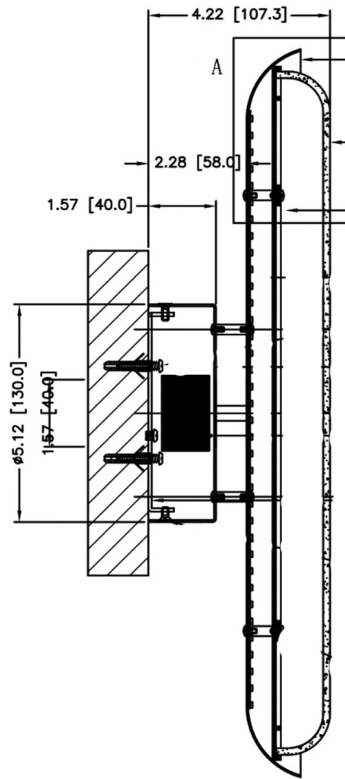

FRONT

SIDE

TOP

**DESCRIPTION**

A Modern wall sconce with a sleek, futuristic design. This LED sconce features an oval brass or matte black shell with an etched glass shade.

**MATERIALS**

Steel, Glass

**MOUNTING**

Single Gang J-BOX

**WEIGHT**

Allow for 5 LBS

**CERTIFICATIONS**

UL Certified