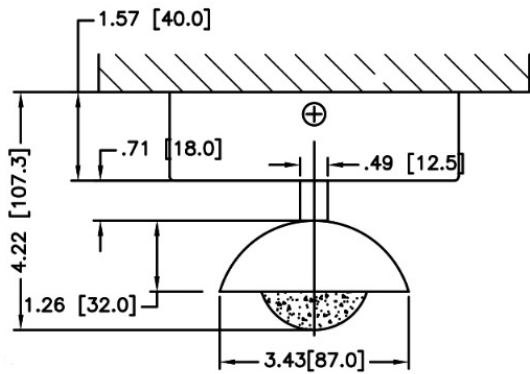

FRONT

SIDE

TOP

**DESCRIPTION**

A Modern wall sconce with a sleek, futuristic design. This LED sconce features an oval brass or matte black shell with an etched glass shade.

**MATERIALS**

Steel, Glass

**MOUNTING**

Single Gang J-BOX

**WEIGHT**

Allow for 5 LBS

**CERTIFICATIONS**

UL Certified