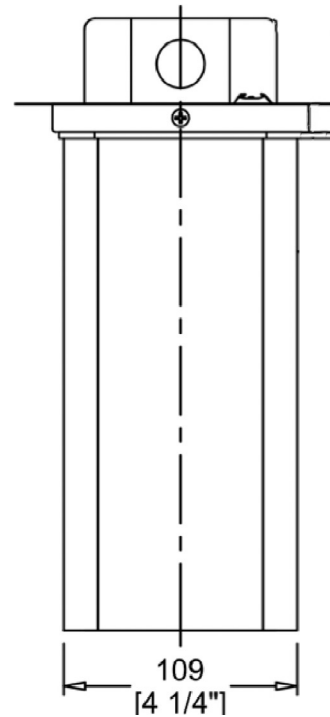

FRONT

SIDE

BOTTOM

MOUNTING PLATE

DESCRIPTION

Sleek and simple, the Octavia down light offers a refined option for functional lighting. Available in Satin Brass and Matte Black, the octagonal shell focuses the light downward.