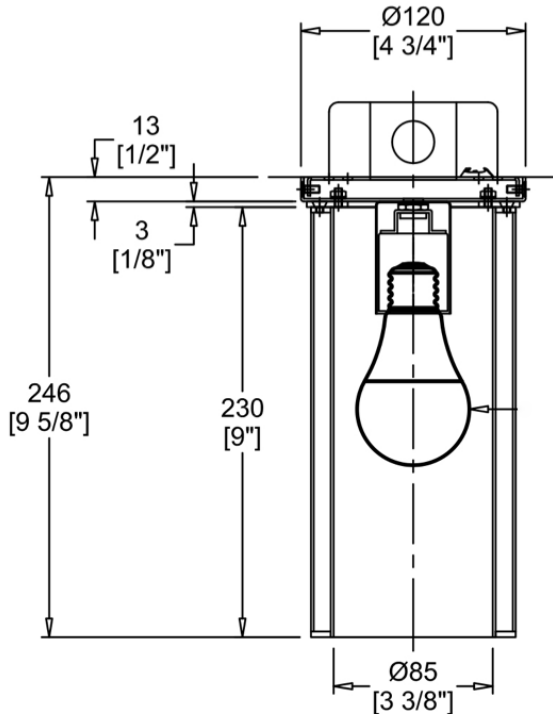

FRONT

SIDE

BOTTOM

MOUNTING PLATE

DESCRIPTION

Sleek and simple, the Octavia down light offers a refined option for functional lighting. Available in Satin Brass and Matte Black, the octagonal shell focuses the light downward.

MATERIALS

Steel

MOUNTING

Single Gang J-BOX

WEIGHT

Allow for 10 LBS

CERTIFICATIONS

UL Certified