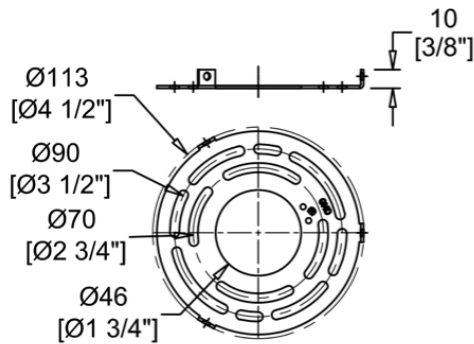

FRONT

SIDE

BOTTOM

MOUNTING PLATE

DESCRIPTION

Sleek and simple, the Octavia down light offers a refined option for functional lighting. Available in Satin Brass and Matte Black, the octagonal shell focuses the light downward.

MATERIALS

Steel

MOUNTING

Single Gang J-BOX

WEIGHT

Allow for 10 LBS

CERTIFICATIONS

UL Certified