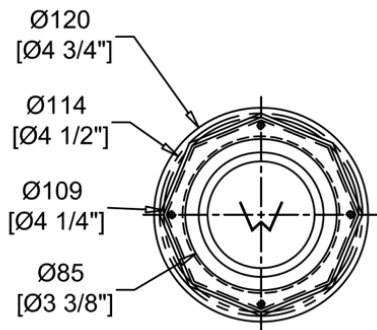

FRONT

SIDE

BOTTOM

MOUNTING PLATE

DESCRIPTION

Sleek and simple, the Octavia down light offers a refined option for functional lighting. Available in Satin Brass and Matte Black, the octagonal shell focuses the light downward.

MATERIALS

Steel

MOUNTING

Single Gang J-BOX

WEIGHT

Allow for 10 LBS

CERTIFICATIONS

UL Certified