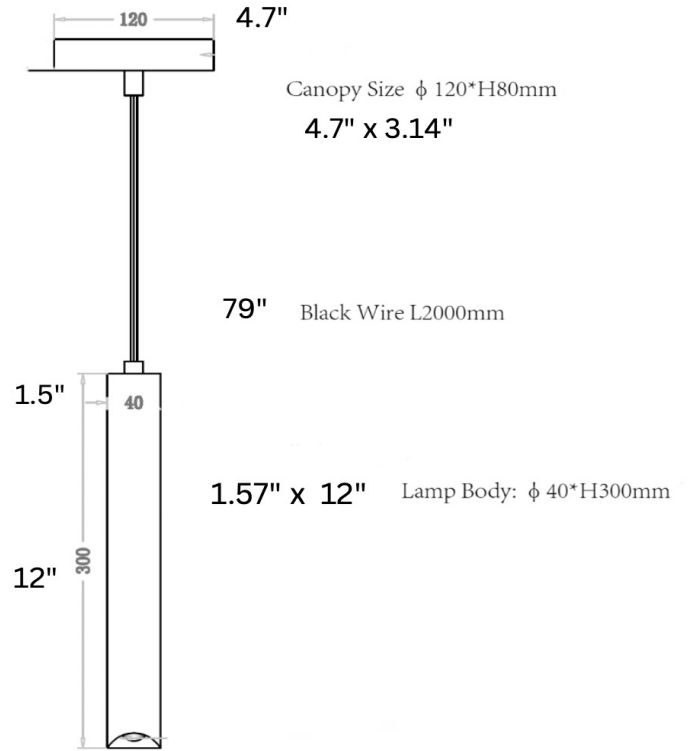

10 INCH

12 INCH

DESCRIPTION

The Millie Terrazzo Pendant is the perfect way to add the terrazzo trend to your space without having to pour a drop of concrete.

MATERIALS

Terrazzo

MOUNTING

Single Gang J-BOX

WEIGHT

Allow for 5 LBS

CERTIFICATIONS

UL Certified