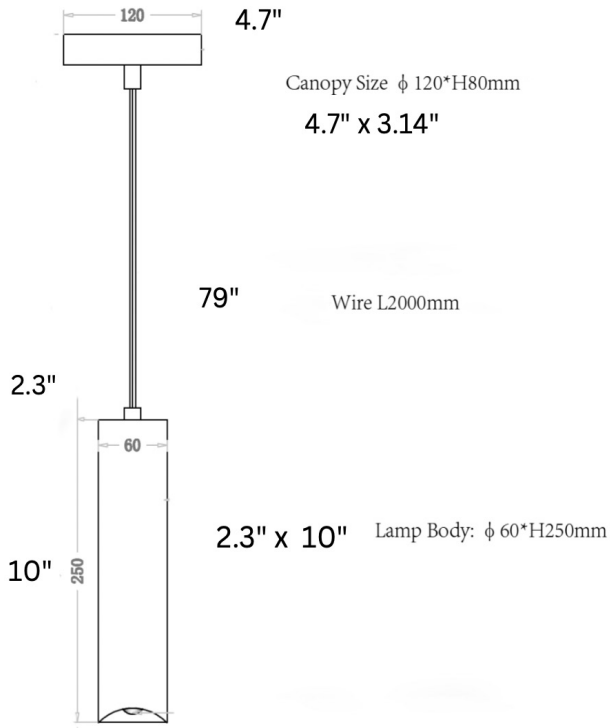

10 INCH

12 INCH

DESCRIPTION

The Millie Terrazzo Pendant is the perfect way to add the terrazzo trend to your space without having to pour a drop of concrete.

MATERIALS

Terrazzo

MOUNTING

Single Gang J-BOX

WEIGHT

Allow for 5 LBS

CERTIFICATIONS

UL Certified