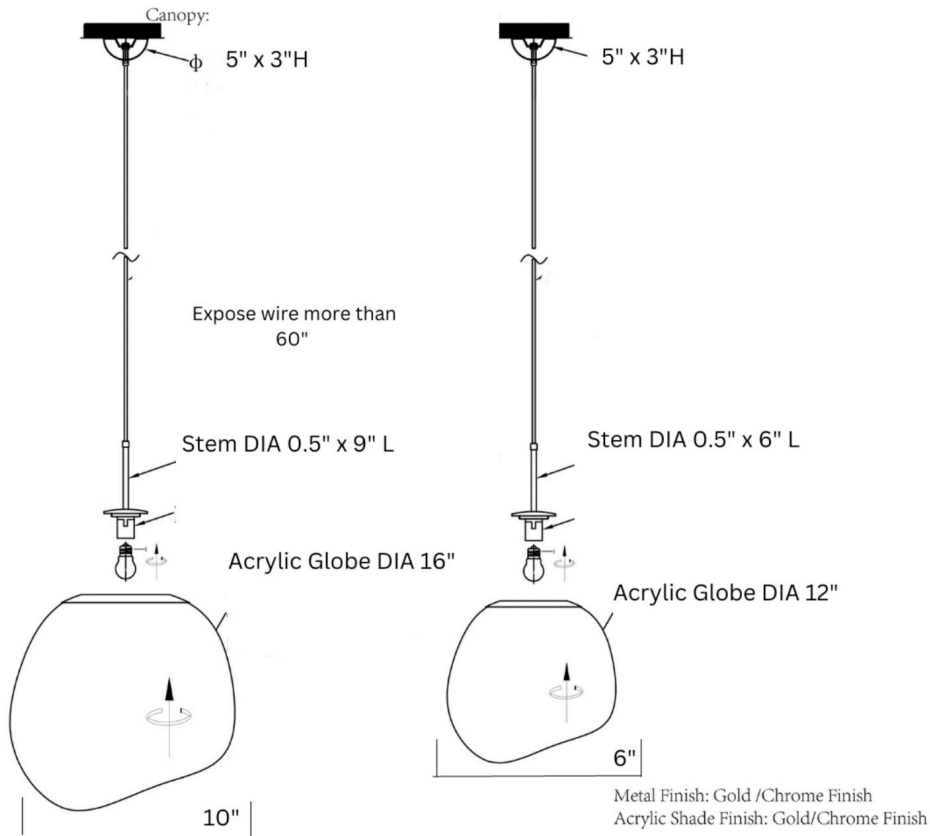

FRONT

DESCRIPTION

Bubble pendant lights add a sense of whimsical modernism to any space. The Melrose Bubble LED Pendants come available as a single piece, or group them together to create a clustered modern pendant lighting look.

MATERIALS

Steel, Glass

MOUNTING

Single Gang J-BOX

WEIGHT

Allow for 10 LBS

CERTIFICATIONS

UL Certified