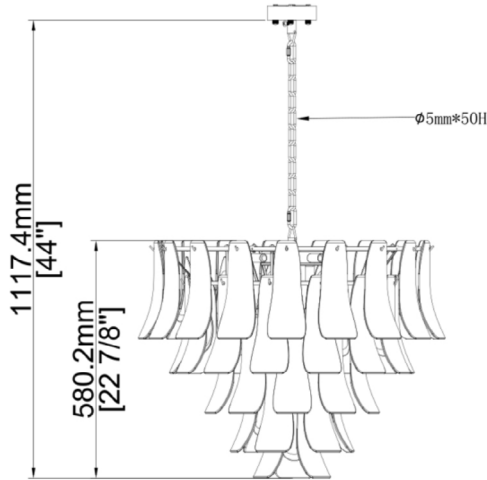

FRONT

SIDE

BOTTOM

CLOSE-UP

DESCRIPTION

A maximalist chandelier with ombre painted glass and a delicate, blooming design. Marielle mid century Petal Chandelier marries the best of grand Nouveau lighting and maximalism in interior design.

MATERIALS

Steel, Glass

MOUNTING

Single Gang J-BOX

WEIGHT

Allow for 80 LBS

CERTIFICATIONS

UL Certified