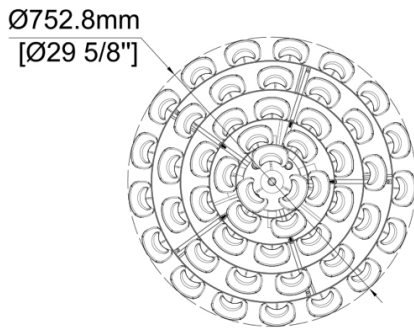

FRONT

SIDE

BOTTOM

CLOSE-UP

DESCRIPTION

A maximalist chandelier with ombre painted glass and a delicate, blooming design. Marielle mid century Petal Chandelier marries the best of grand Nouveau lighting and maximalism in interior design.

MATERIALS

Steel, Glass

MOUNTING

Single Gang J-BOX

WEIGHT

Allow for 80 LBS

CERTIFICATIONS

UL Certified