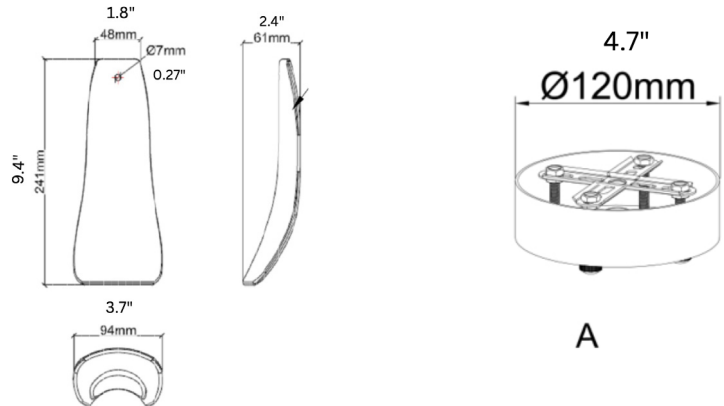

FRONT

SIDE

BOTTOM

CLOSE-UP

DESCRIPTION

A maximalist chandelier with ombre painted glass and a delicate, blooming design. Marielle mid century Petal Chandelier marries the best of grand Nouveau lighting and maximalism in interior design.

MATERIALS

Steel, Glass

MOUNTING

Single Gang J-BOX

WEIGHT

Allow for 80 LBS

CERTIFICATIONS

UL Certified