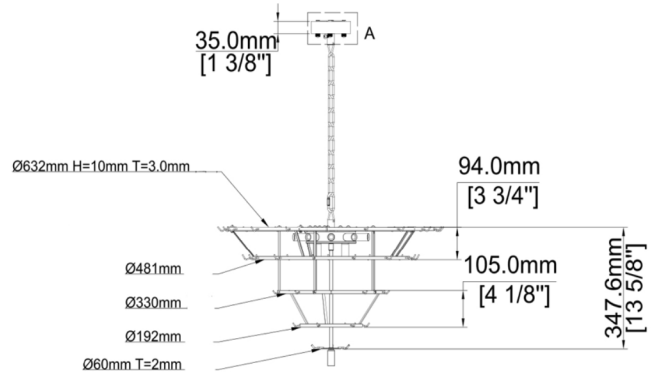

FRONT

SIDE

BOTTOM

CLOSE-UP

DESCRIPTION

A maximalist chandelier with ombre painted glass and a delicate, blooming design. Marielle mid century Petal Chandelier marries the best of grand Nouveau lighting and maximalism in interior design.

MATERIALS

Steel, Glass

MOUNTING

Single Gang J-BOX

WEIGHT

Allow for 80 LBS

CERTIFICATIONS

UL Certified