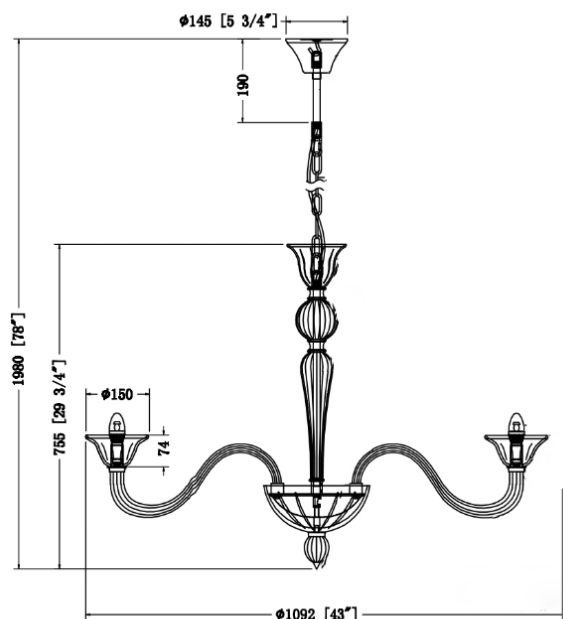

FRONT

BOTTOM

DESCRIPTION

The Marcella Blue Glass Chandelier is a standout piece to be the centerpiece of the room. The blue hue feels at home among the palest pastels.

MATERIALS

Steel, Glass

CERTIFICATIONS

UL Certified

MOUNTING

Single Gang J-BOX

WEIGHT

Allow for 34 LBS