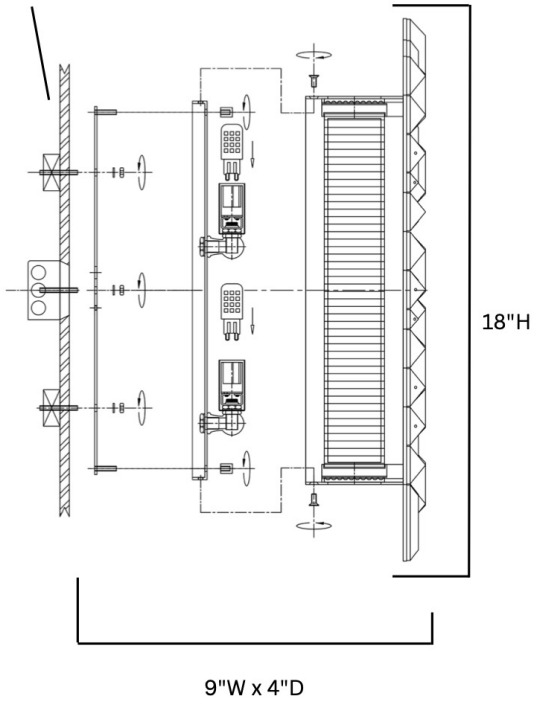

# FRONT

Backplate: 13"H x 5"W x 3 1/4"D

\*\*\*Toggle bolts for mounting are not included