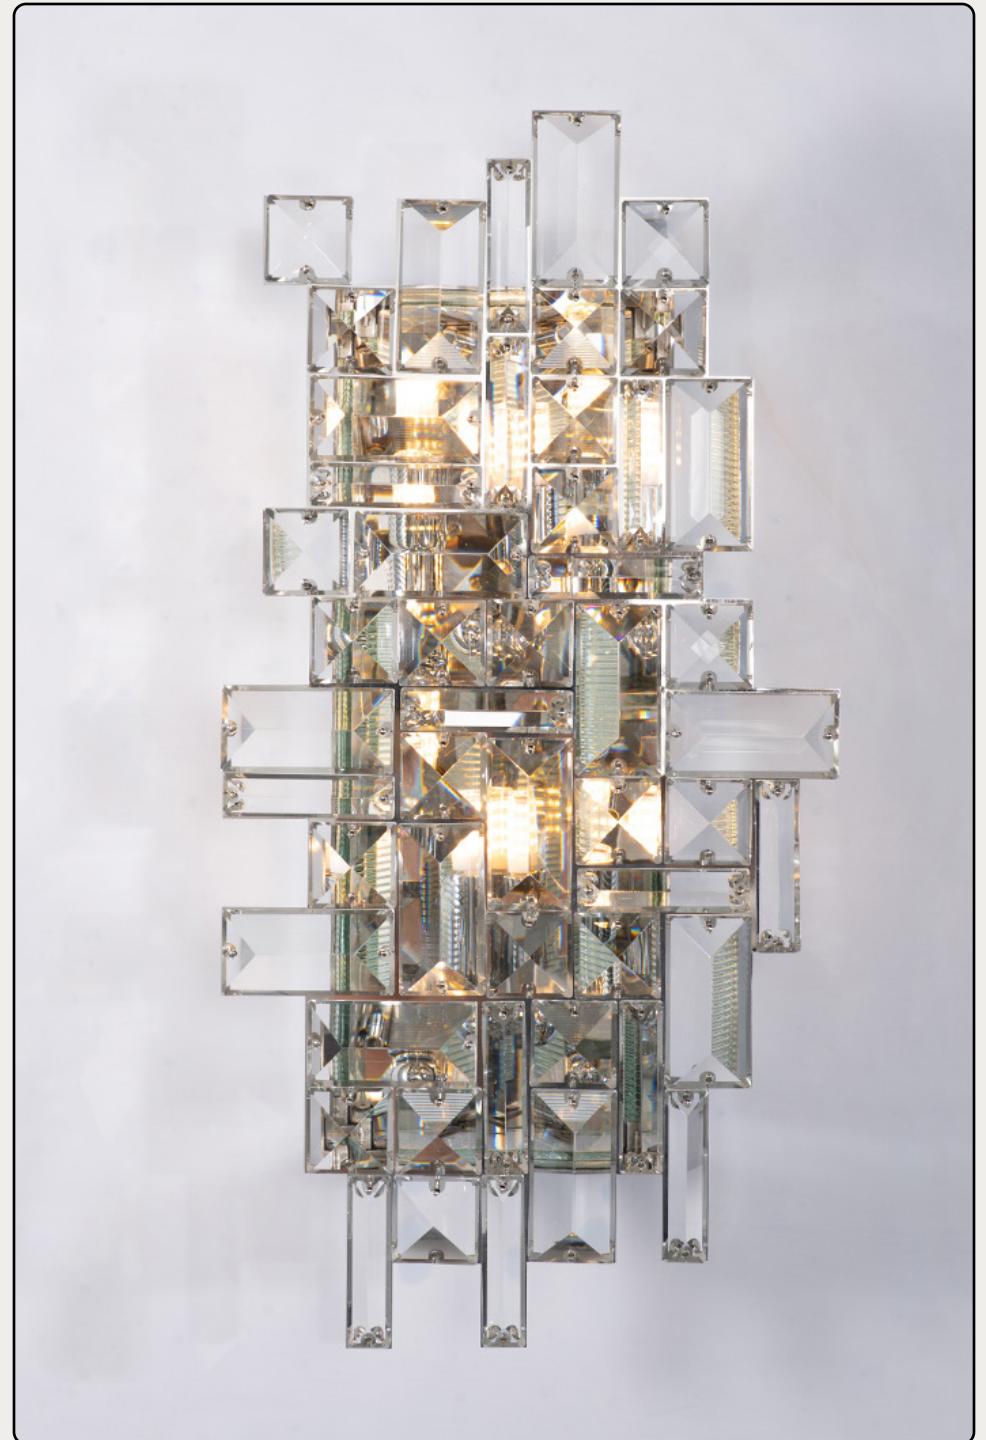

Maiven WALL SCONCE

INSTALLATION GUIDE

WEARING GLOVES
IS RECOMMENDED

DANGER: ELECTRIC SHOCK RISK. FOR YOUR SAFETY,
TURN OFF ELECTRICAL POWER BEFORE BEGINNING
INSTALLATION AND USE CAUTION WHEN INSTALLING.

+1 888.399.9905

www.vault-light.com | sales@vault-light.com

***Toggle bolts for mounting are not included