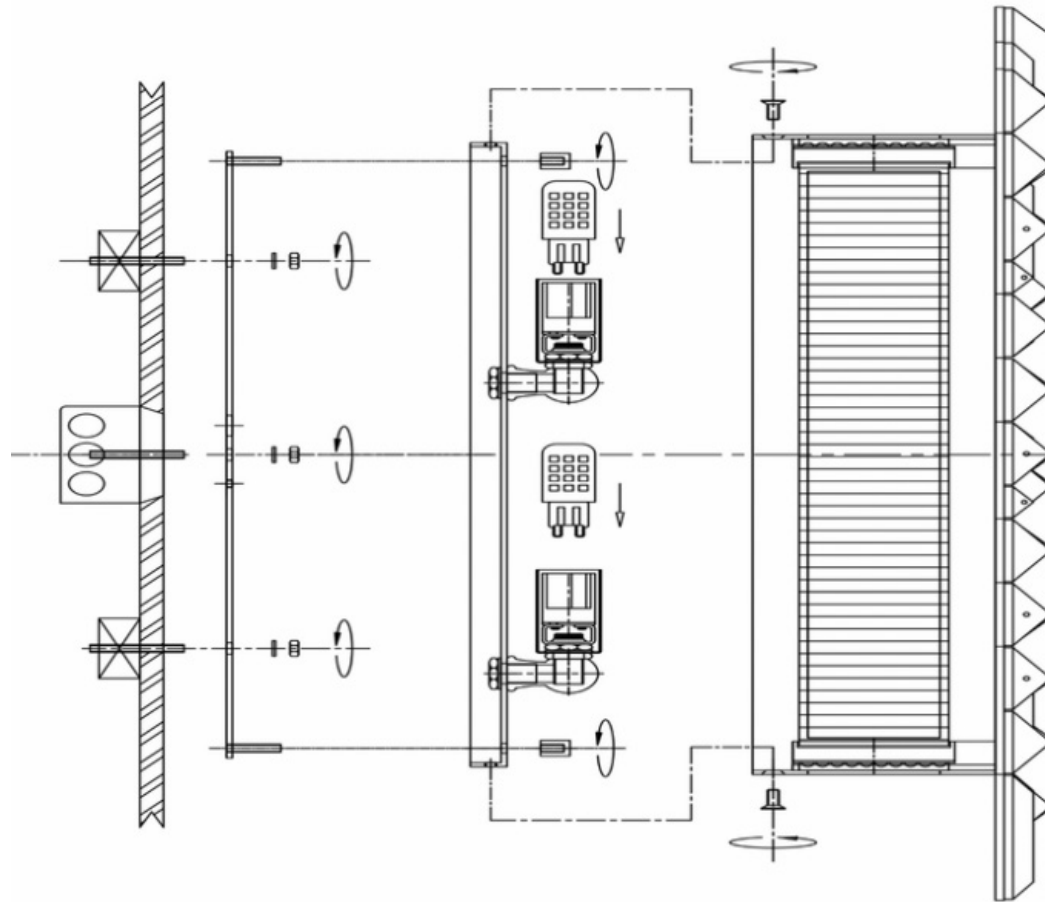

***Toggle bolts for mounting are not included