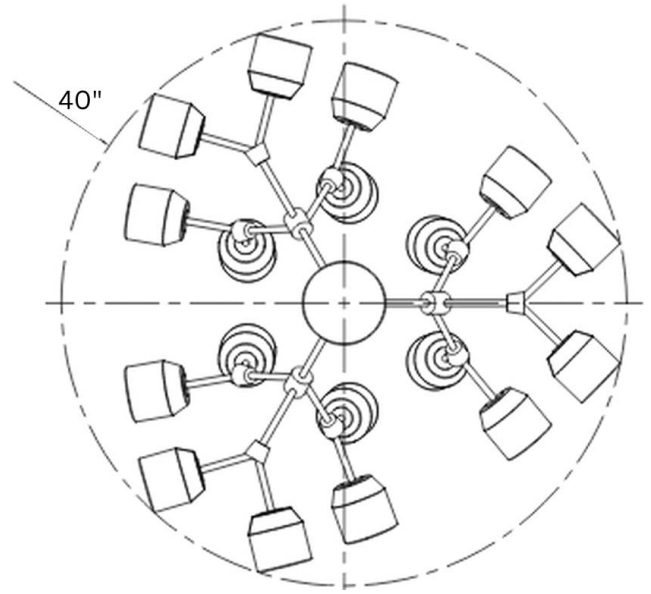

FRONT

BOTTOM

DESCRIPTION

The cluster of artisanal matte white ceramic shades give a warm glow. When lit, her sleek matte black frame is timeless. She gives a welcoming feeling to any space, especially as a living room chandelier.

MATERIALS

Steel, Ceramic

MOUNTING

Single Gang J-BOX

WEIGHT

Allow for 40 LBS

CERTIFICATIONS

UL Certified