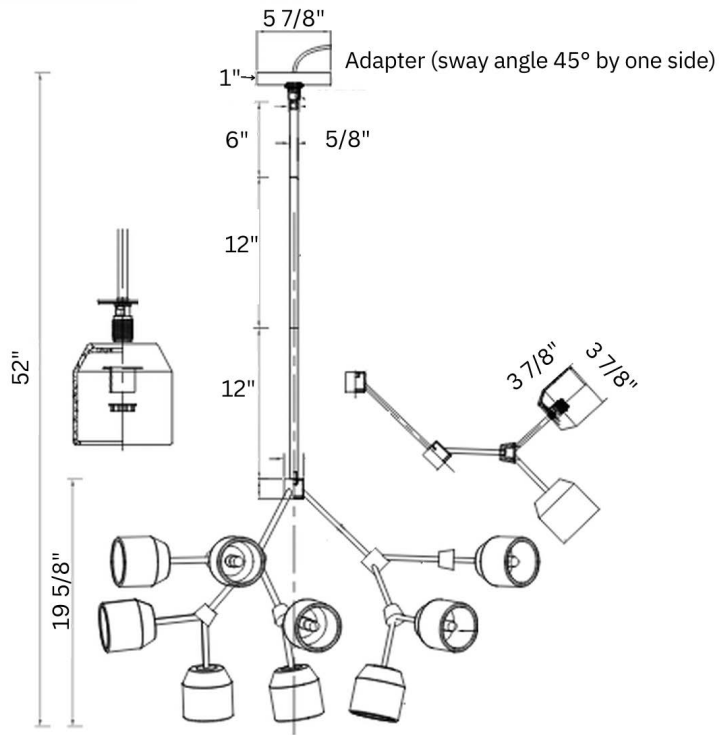

FRONT

BOTTOM

DESCRIPTION

The cluster of artisanal matte white ceramic shades give a warm glow. When lit, her sleek matte black frame is timeless. She gives a welcoming feeling to any space, especially as a living room chandelier.

MATERIALS

Steel, Ceramic

MOUNTING

Single Gang J-BOX

WEIGHT

Allow for 40 LBS

CERTIFICATIONS

UL Certified