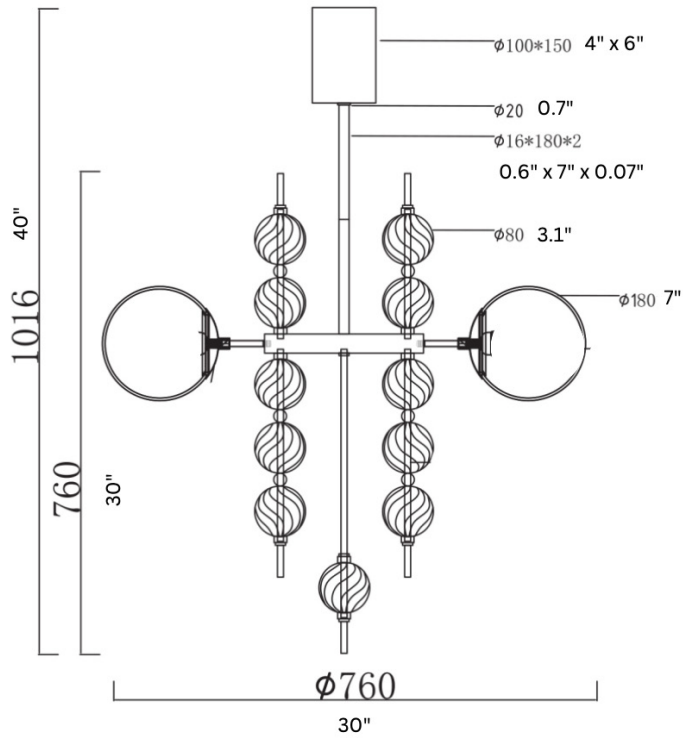

FRONT

**DESCRIPTION**

Madison Murano glass chandelier is one part glitz and one part charm, making her a luxury light fixture centerpiece that will dazzle any space.

**MATERIALS**

Steel, Glass

**MOUNTING**

Single Gang J-BOX

**WEIGHT**

Allow for 30 LBS

**CERTIFICATIONS**

UL Certified