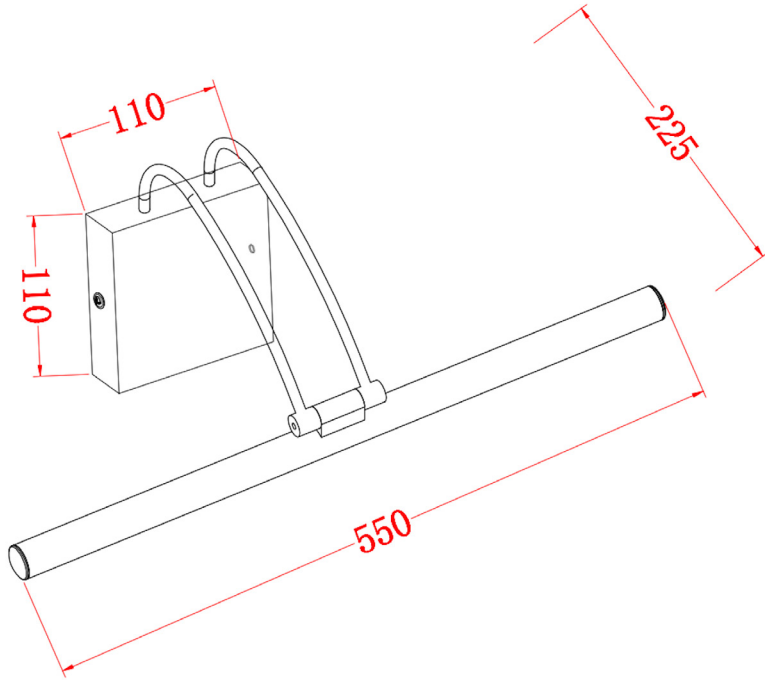

FRONT

DESCRIPTION

The Lumina brass picture light illuminates artwork and wall decor with ease. Adding a LED picture light to highlight your favorite pieces adds decorative style to your contemporary house, but also helps draw focus and attention.

MATERIALS

Steel

MOUNTING

Single Gang J-BOX

WEIGHT

Allow for 2 LBS

CERTIFICATIONS

UL Certified