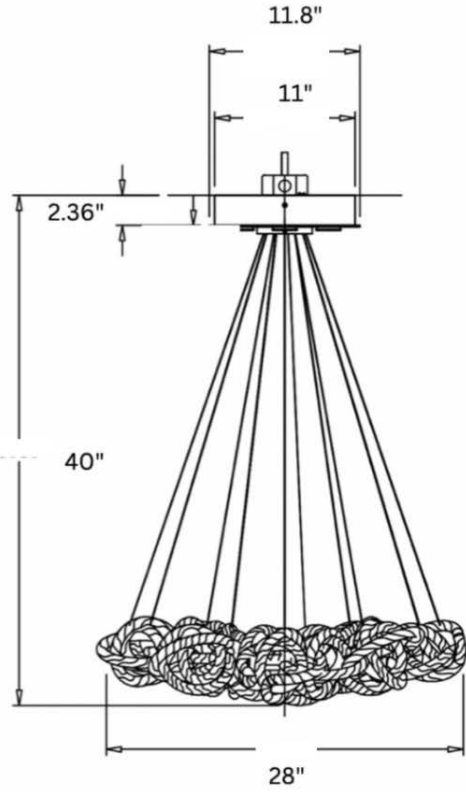

FRONT

BOTTOM

CLOSE-UP

DESCRIPTION

This refreshing and captivating design softly brightens the space, offering a "light-as-air" impression as a dining or living room light fixture.

MATERIALS

Steel, Glass

MOUNTING

Single Gang J-BOX

WEIGHT

Allow for 20 LBS

CERTIFICATIONS

UL Certified