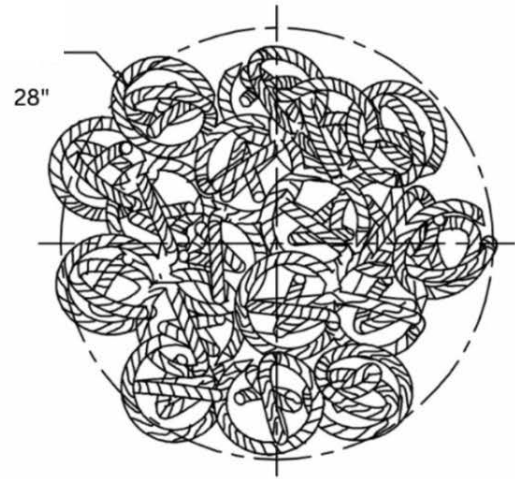

FRONT

BOTTOM

CLOSE-UP

DESCRIPTION

This refreshing and captivating design softly brightens the space, offering a "light-as-air" impression as a dining or living room light fixture.

MATERIALS

Steel, Glass

MOUNTING

Single Gang J-BOX

WEIGHT

Allow for 20 LBS

CERTIFICATIONS

UL Certified