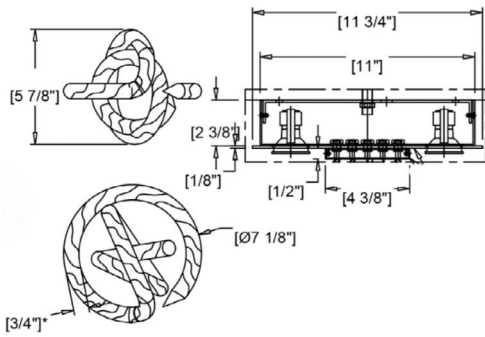

FRONT

BOTTOM

CLOSE-UP

DESCRIPTION

This refreshing and captivating design softly brightens the space, offering a "light-as-air" impression as a dining or living room light fixture.

MATERIALS

Steel, Glass

MOUNTING

Single Gang J-BOX

WEIGHT

Allow for 20 LBS

CERTIFICATIONS

UL Certified