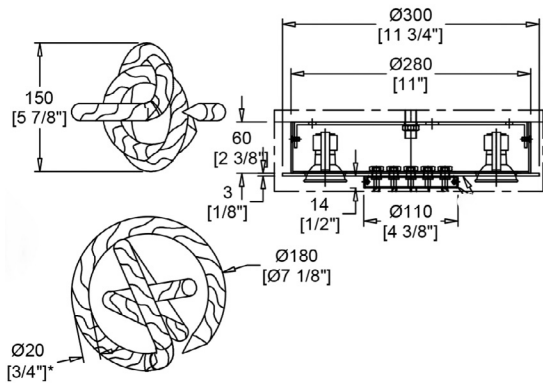

FRONT

BOTTOM

CLOSE-UP

DESCRIPTION

This refreshing and captivating design softly brightens the space, offering a “light-as-air” impression as a dining or living room light fixture.

MATERIALS

Steel, Glass

MOUNTING

Single Gang J-BOX

WEIGHT

Allow for 20 LBS

CERTIFICATIONS

UL Certified