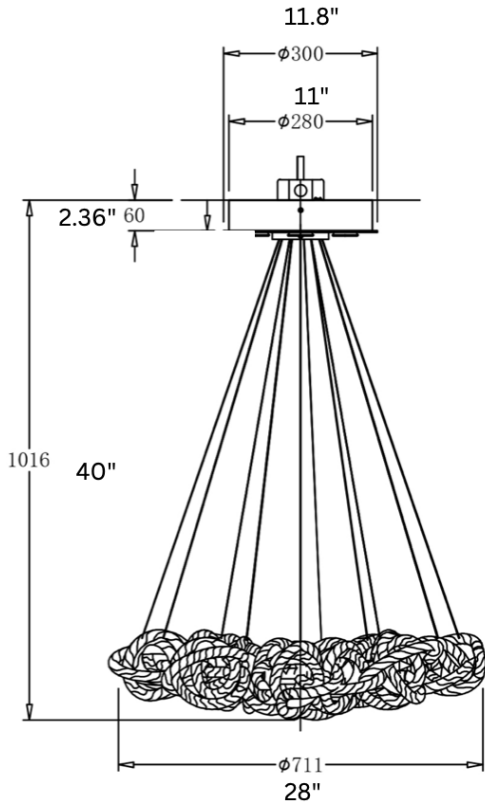

FRONT

BOTTOM

CLOSE-UP

DESCRIPTION

This refreshing and captivating design softly brightens the space, offering a “light-as-air” impression as a dining or living room light fixture.

MATERIALS

Steel, Glass

MOUNTING

Single Gang J-BOX

WEIGHT

Allow for 20 LBS

CERTIFICATIONS

UL Certified