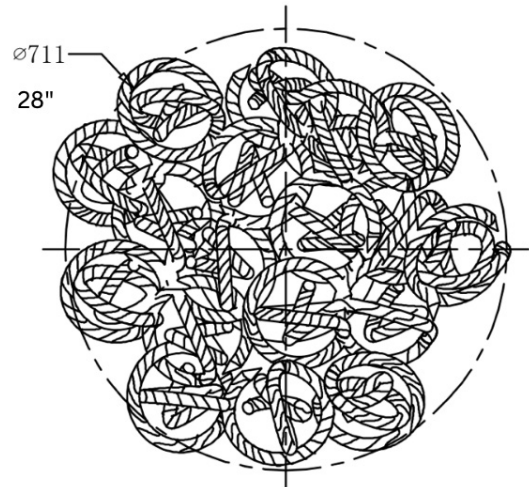

FRONT

BOTTOM

CLOSE-UP

DESCRIPTION

This refreshing and captivating design softly brightens the space, offering a “light-as-air” impression as a dining or living room light fixture.

MATERIALS

Steel, Glass

MOUNTING

Single Gang J-BOX

WEIGHT

Allow for 20 LBS

CERTIFICATIONS

UL Certified