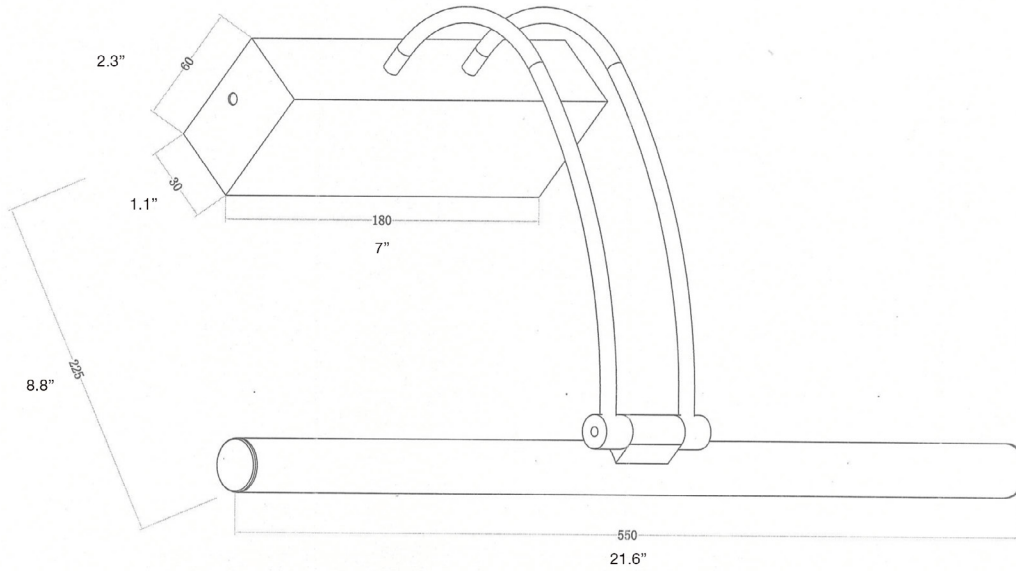

## DESCRIPTION

LED picture lights bring your favorite wall decor to life. The Lito adjustable wall light offers a range of motion to cast the perfect amount of light and focus.

## WEIGHT

Allow for 5 LBS