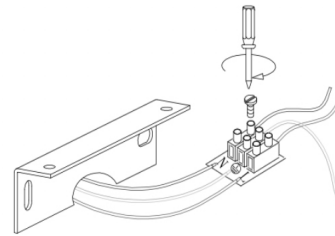

Lito PICTURE LIGHT INSTALLATION GUIDE

WEARING GLOVES
IS RECOMMENDED

DANGER: ELECTRIC SHOCK RISK. FOR YOUR SAFETY,
TURN OFF ELECTRICAL POWER BEFORE BEGINNING
INSTALLATION AND USE CAUTION WHEN INSTALLING.

+1 888.399.9905

www.vault-light.com | sales@vault-light.com

Installation Instructions

Installation Diagram

A

B

C

D