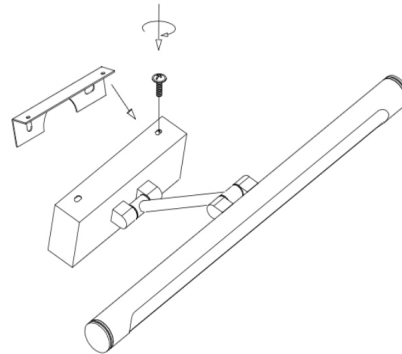

Lito PICTURE LIGHT INSTALLATION GUIDE

WEARING GLOVES
IS RECOMMENDED

DANGER: ELECTRIC SHOCK RISK. FOR YOUR SAFETY,
TURN OFF ELECTRICAL POWER BEFORE BEGINNING
INSTALLATION AND USE CAUTION WHEN INSTALLING.

+1 888.399.9905

www.vault-light.com | sales@vault-light.com

Installation Instructions

Installation Diagram

A

B

C

D