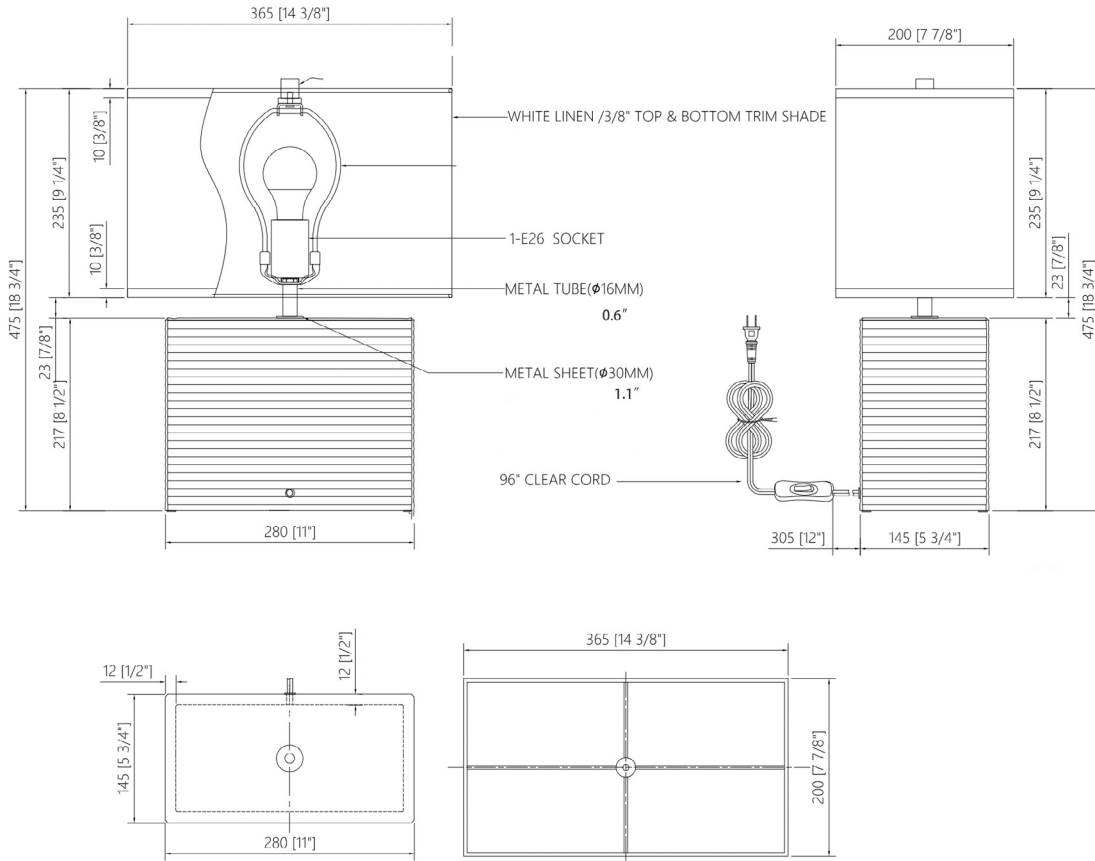

FRONT

DESCRIPTION

The Liam Table Lamp exudes both a modern and timeless luxury lighting look. Liam stands out with its tastefully textured resin base creating the perfect modern lighting accent.

MATERIALS

Glass, Resin

MOUNTING

Single Gang J-BOX

WEIGHT

Allow for 16 LBS

CERTIFICATIONS

UL Certified