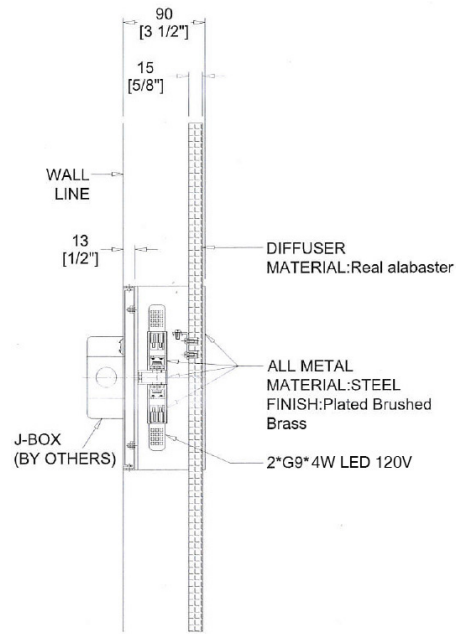

SIZE 16"

FRONT

SIDE

TOP

DESCRIPTION

Lennox is effortlessly beautiful. The sleek lines and modern minimalism on this luxury wall sconce allow its natural alabaster shade to steal the show. The color and veining will vary on each light fixture due to the natural material. Lennox features an organic raw edge and is not perfectly round. No two Lennox sconces are alike.

MATERIALS

Steel, Alabaster

MOUNTING

Single Gang J-BOX

WEIGHT

Allow for 10 LBS

CERTIFICATIONS

UL Certified

SIZE 22"

FRONT

SIDE

TOP

DESCRIPTION

Lennox is effortlessly beautiful. The sleek lines and modern minimalism on this luxury wall sconce allow its natural alabaster shade to steal the show. The color and veining will vary on each light fixture due to the natural material. Lennox features an organic raw edge and is not perfectly round. No two Lennox sconces are alike.