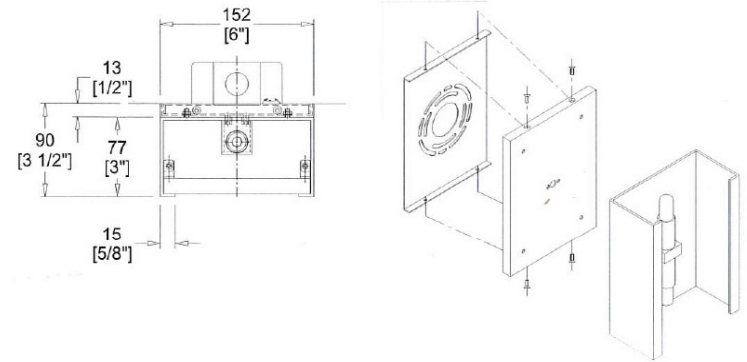

MATERIALS

Steel, Alabaster

MOUNTING

Single Gang J-BOX

WEIGHT

Allow for 10 LBS

CERTIFICATIONS

UL Certified

SIZE 22"

FRONT

SIDE

TOP

DESCRIPTION

Lennox is effortlessly beautiful. The sleek lines and modern minimalism on this luxury wall sconce allow its natural alabaster shade to steal the show. The color and veining will vary on each light fixture due to the natural material. Lennox features an organic raw edge and is not perfectly round. No two Lennox sconces are alike.