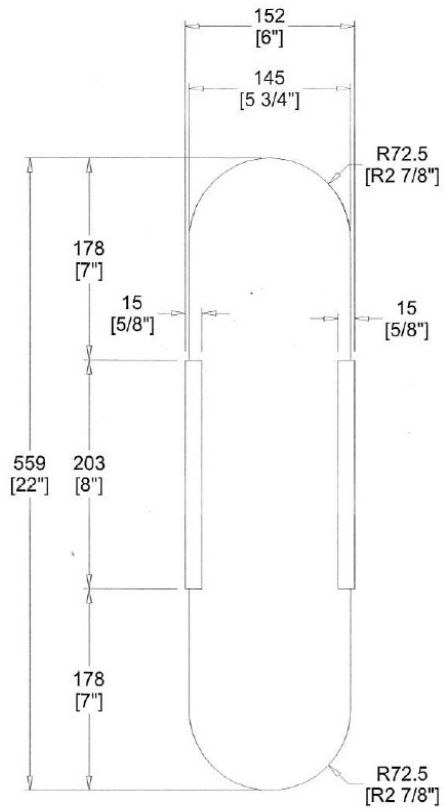

SIZE 16"

FRONT

SIDE

TOP

DESCRIPTION

Lennox is effortlessly beautiful. The sleek lines and modern minimalism on this luxury wall sconce allow its natural alabaster shade to steal the show. The color and veining will vary on each light fixture due to the natural material. Lennox features an organic raw edge and is not perfectly round. No two Lennox sconces are alike.

MATERIALS

Steel, Alabaster

MOUNTING

Single Gang J-BOX

WEIGHT

Allow for 10 LBS

CERTIFICATIONS

UL Certified

SIZE 22"

FRONT

SIDE

TOP

DESCRIPTION

Lennox is effortlessly beautiful. The sleek lines and modern minimalism on this luxury wall sconce allow its natural alabaster shade to steal the show. The color and veining will vary on each light fixture due to the natural material. Lennox features an organic raw edge and is not perfectly round. No two Lennox sconces are alike.