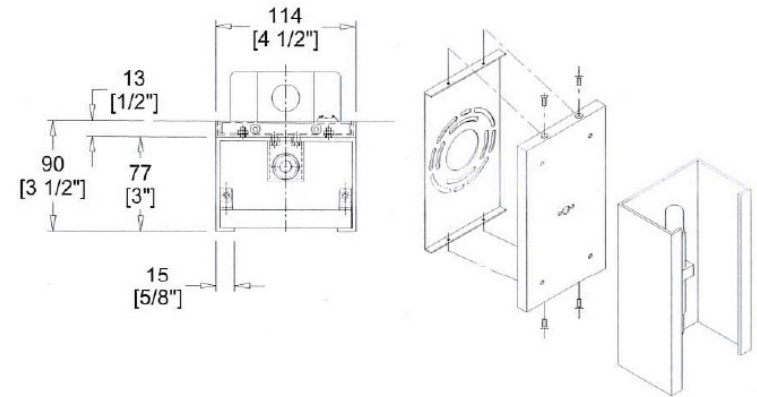

SIZE 16"

FRONT

SIDE

TOP

DESCRIPTION

Lennox is effortlessly beautiful. The sleek lines and modern minimalism on this luxury wall sconce allow its natural alabaster shade to steal the show. The color and veining will vary on each light fixture due to the natural material. Lennox features an organic raw edge and is not perfectly round. No two Lennox sconces are alike.

MATERIALS

Steel, Alabaster

MOUNTING

Single Gang J-BOX

WEIGHT

Allow for 10 LBS

CERTIFICATIONS

UL Certified

SIZE 22"

FRONT

SIDE

TOP

DESCRIPTION

Lennox is effortlessly beautiful. The sleek lines and modern minimalism on this luxury wall sconce allow its natural alabaster shade to steal the show. The color and veining will vary on each light fixture due to the natural material. Lennox features an organic raw edge and is not perfectly round. No two Lennox sconces are alike.