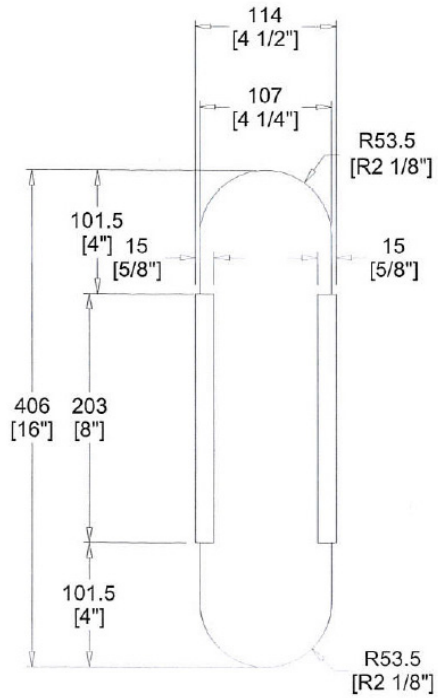

SIZE 16"

FRONT

SIDE

TOP

DESCRIPTION

Lennox is effortlessly beautiful. The sleek lines and modern minimalism on this luxury wall sconce allow its natural alabaster shade to steal the show. The color and veining will vary on each light fixture due to the natural material. Lennox features an organic raw edge and is not perfectly round. No two Lennox sconces are alike.

MATERIALS

Steel, Alabaster

MOUNTING

Single Gang J-BOX

WEIGHT

Allow for 10 LBS

CERTIFICATIONS

UL Certified

SIZE 22"

FRONT

SIDE

TOP

DESCRIPTION

Lennox is effortlessly beautiful. The sleek lines and modern minimalism on this luxury wall sconce allow its natural alabaster shade to steal the show. The color and veining will vary on each light fixture due to the natural material. Lennox features an organic raw edge and is not perfectly round. No two Lennox sconces are alike.