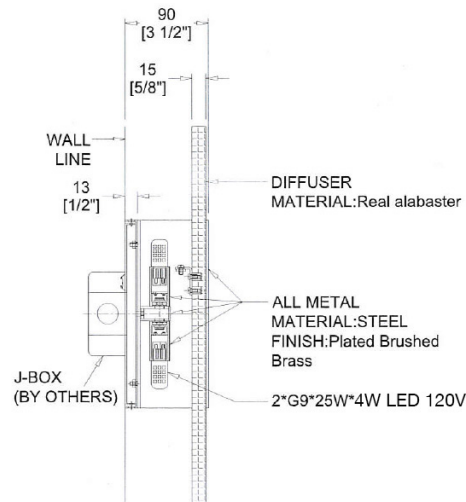

SIZE 16"

FRONT

SIDE

TOP

DESCRIPTION

Lennox is effortlessly beautiful. The sleek lines and modern minimalism on this luxury wall sconce allow its natural alabaster shade to steal the show. The color and veining will vary on each light fixture due to the natural material. Lennox features an organic raw edge and is not perfectly round. No two Lennox sconces are alike.

MATERIALS

Steel, Alabaster

MOUNTING

Single Gang J-BOX

WEIGHT

Allow for 10 LBS

CERTIFICATIONS

UL Certified

SIZE 22"

FRONT

SIDE

TOP

DESCRIPTION

Lennox is effortlessly beautiful. The sleek lines and modern minimalism on this luxury wall sconce allow its natural alabaster shade to steal the show. The color and veining will vary on each light fixture due to the natural material. Lennox features an organic raw edge and is not perfectly round. No two Lennox sconces are alike.