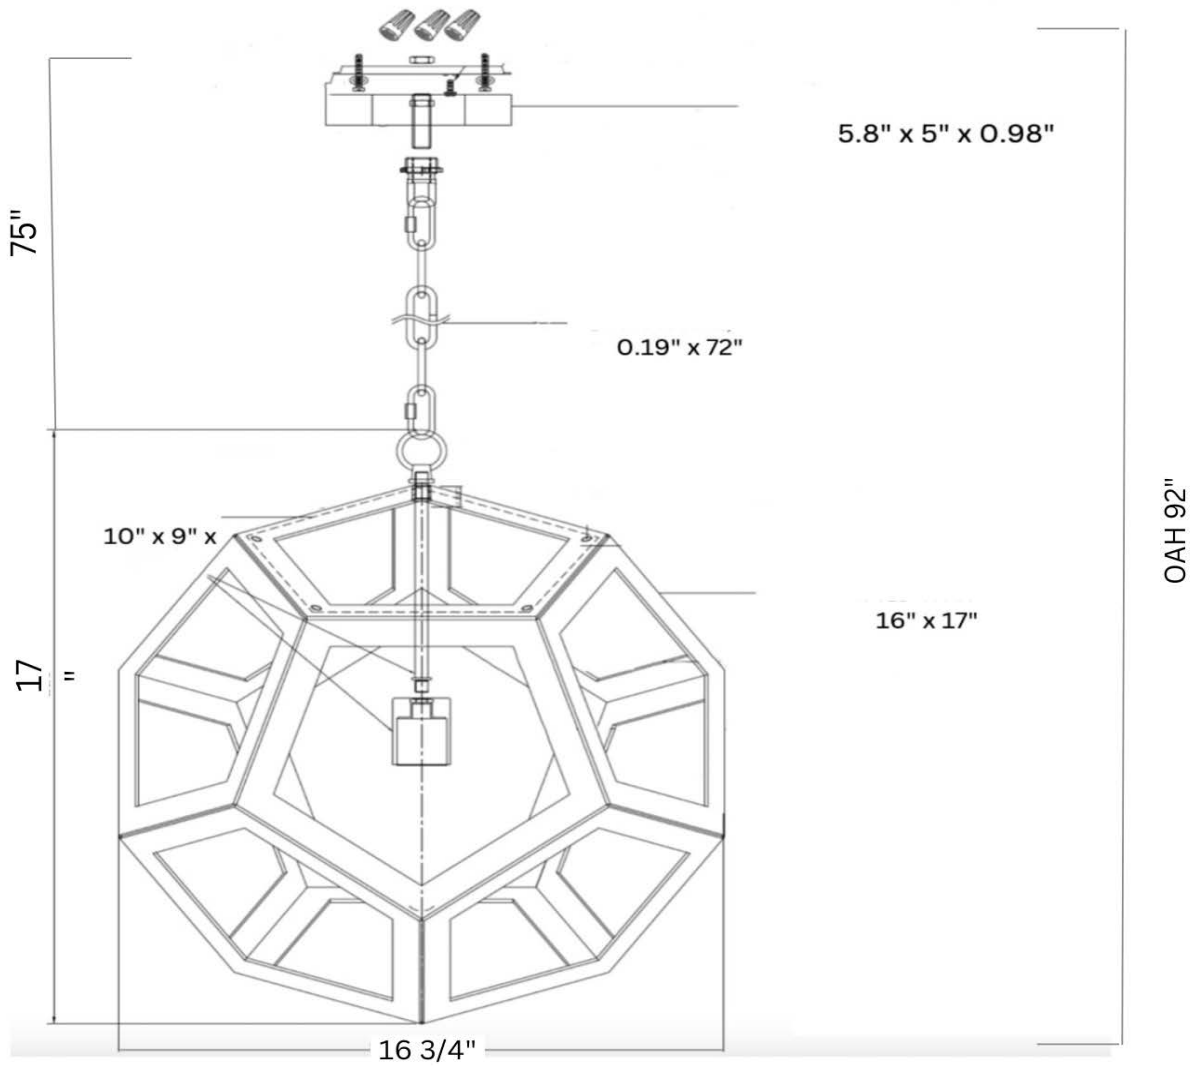

FRONT

## DESCRIPTION

Choose from Satin Brass or Satin Stainless Steel with a geometric silhouette which adds a touch of Art Deco grandeur for a chic industrial kitchen lighting look.

## MOUNTING

Single Gang J-BOX

## WEIGHT

Allow for 20 LBS