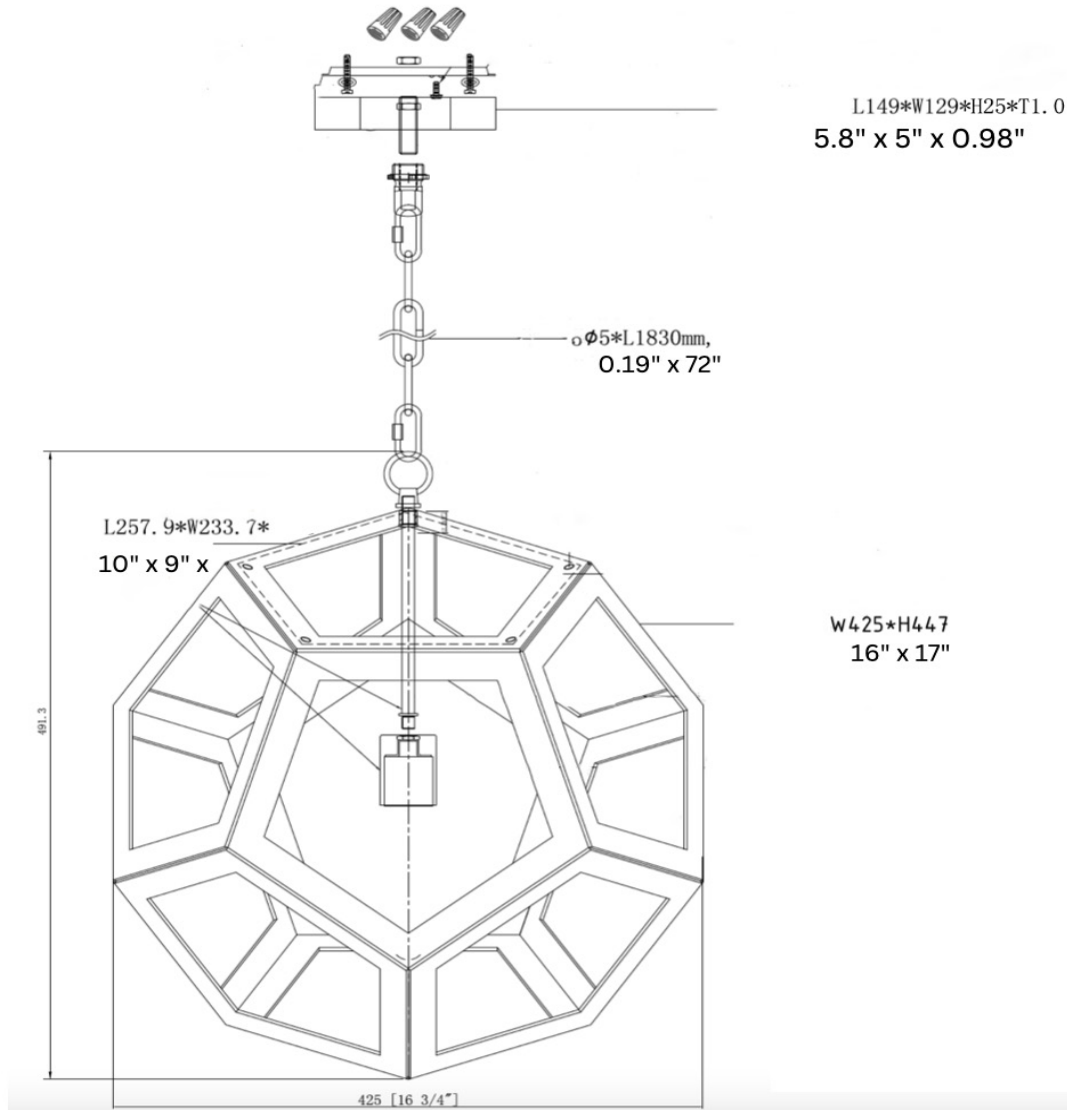

FRONT

## MOUNTING

Single Gang J-BOX

## WEIGHT

Allow for 20 LBS