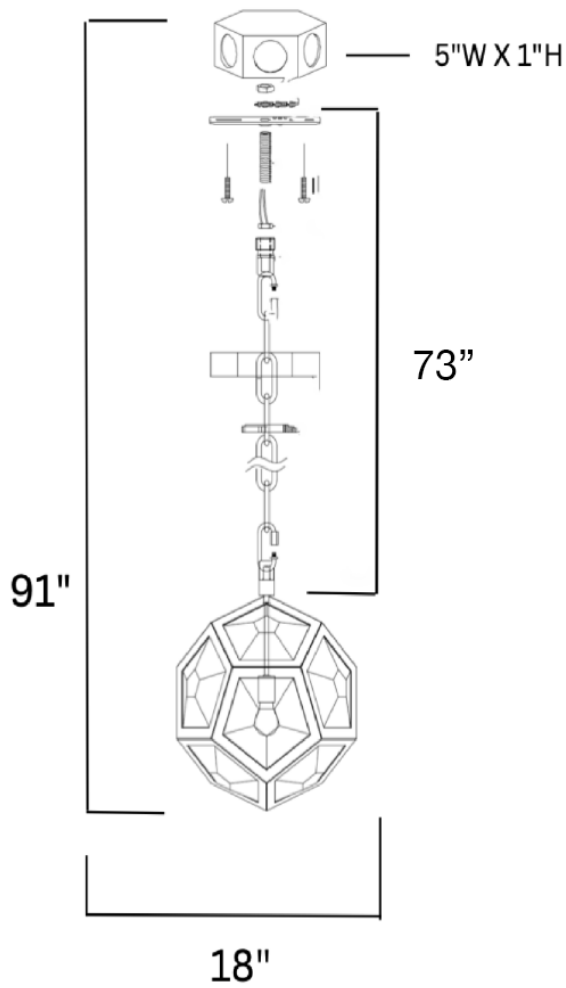

FRONT

DESCRIPTION

A configuration of pentagons offer a soft moody glow for modern farmhouse pendant lighting design, while effortlessly merging some of today's biggest home trends like seeded glass.

MATERIALS

Steel, Glass

MOUNTING

Single Gang J-BOX

WEIGHT

Allow for 50 LBS

CERTIFICATIONS

UL Certified