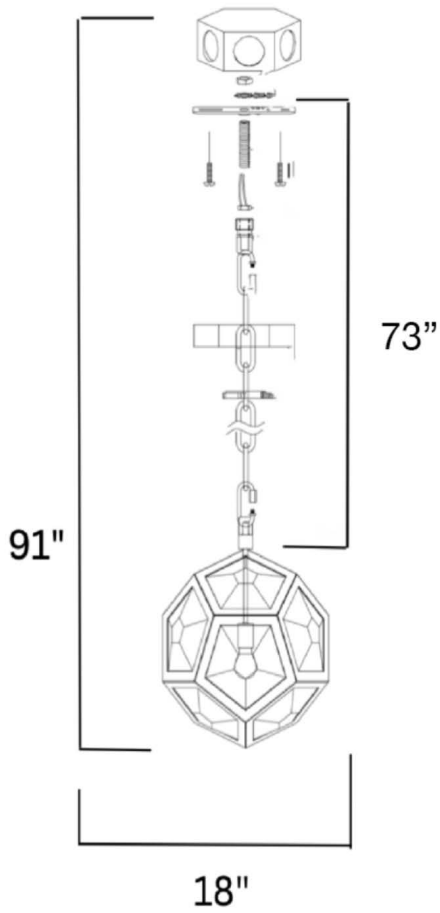

FRONT

DESCRIPTION

A configuration of pentagons offer a soft moody glow for modern farmhouse pendant lighting design, while effortlessly merging some of today's biggest home trends like seeded glass.

MATERIALS

Steel, Glass

MOUNTING

Single Gang J-BOX

WEIGHT

Allow for 50 LBS

CERTIFICATIONS

UL Certified