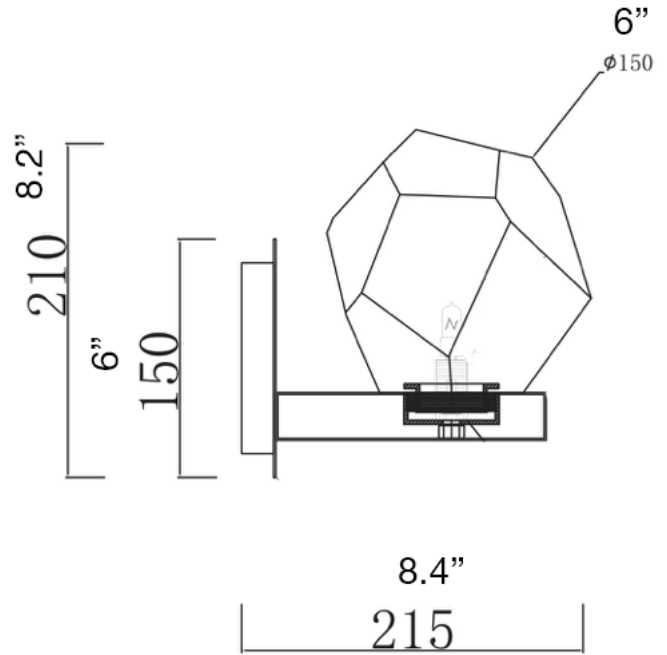

FRONT

SIDE

## DESCRIPTION

Situated above a brass, box style frame she is sure to wow. The Kessa modern satin brass sconce has a smoked glass with a textured swirl surface that creates a stunning contrast of shadow and light.

## WEIGHT

Allow for 5 LBS