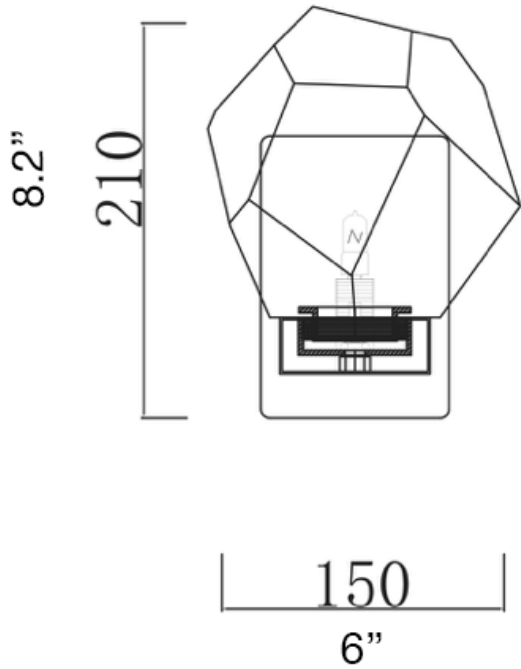

FRONT

SIDE

## DESCRIPTION

Situated above a brass, box style frame she is sure to wow. The Kessa modern satin brass sconce has a smoked glass with a textured swirl surface that creates a stunning contrast of shadow and light.

## WEIGHT

Allow for 5 LBS