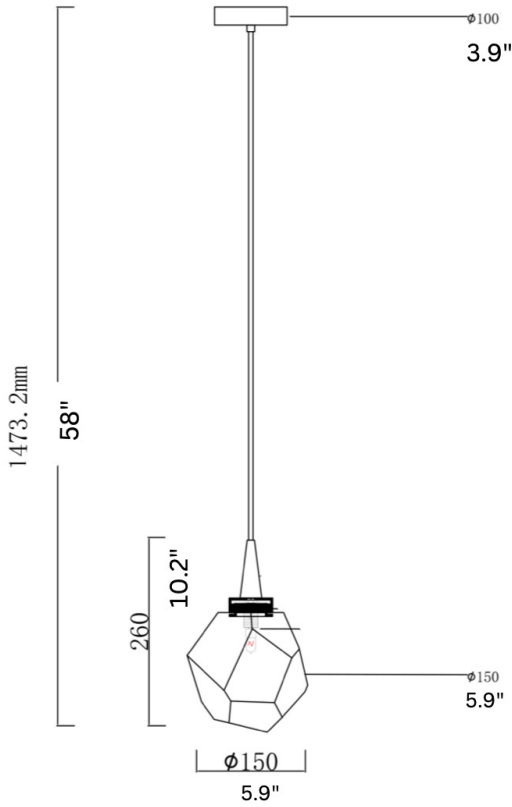

FRONT

DESCRIPTION

Vault Lighting is the top destination for affordable luxury lighting, including the Kessa, a playful and timeless textured glass pendant light.

MATERIALS

Steel, Glass

MOUNTING

Single Gang J-BOX

WEIGHT

Allow for 10 LBS

CERTIFICATIONS

UL Certified