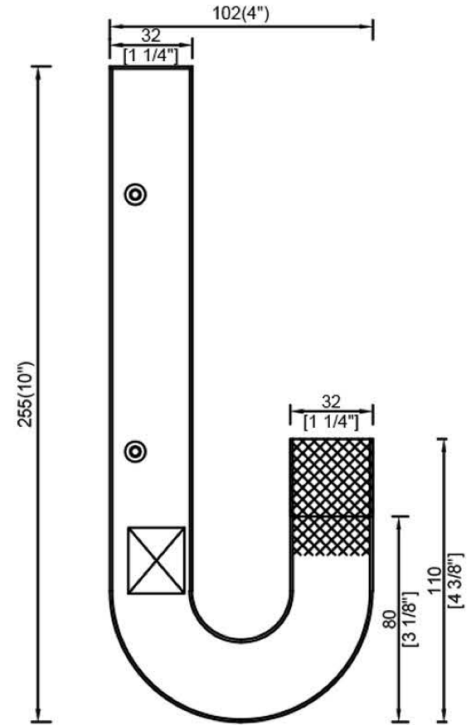

FRONT

SIDE

## DESCRIPTION

The Justine brass wall sconce is a clean and simple light fixture that's sure to stand out in any room. The modern brushed brass finish and subtle yet powerful lighting featured on this wall sconce will complement an array of interior concepts.

## WEIGHT

Allow for 10 LBS