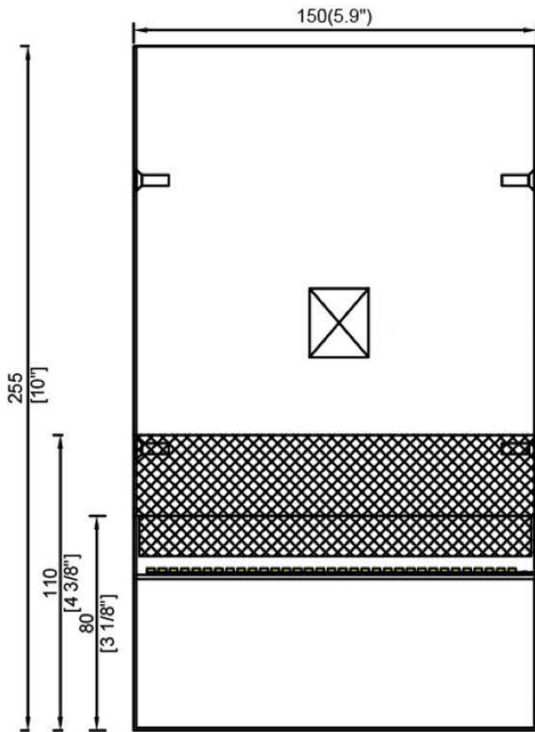

FRONT

SIDE

## WEIGHT

Allow for 10 LBS