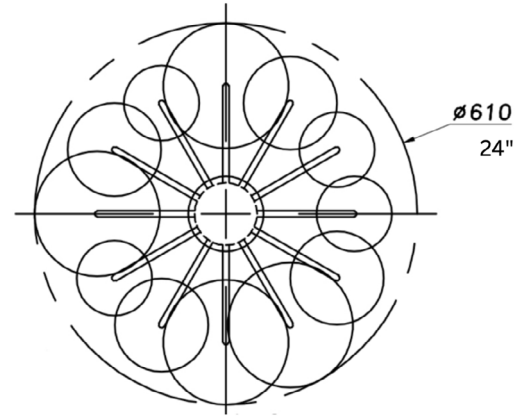

FRONT

SIDE

High quality glass lampshade :
 φ 120/4PCS 4.7"
 φ 150/4PCS 5.9"
 φ 200/4PCS 7.8"

DESCRIPTION

A luxury light fixture that can blend into any space, the Joie glass globe chandelier is beautiful and carefree.

MATERIALS

Steel, Glass

MOUNTING

Single Gang J-BOX

WEIGHT

Allow for 20 LBS

CERTIFICATIONS

UL Certified