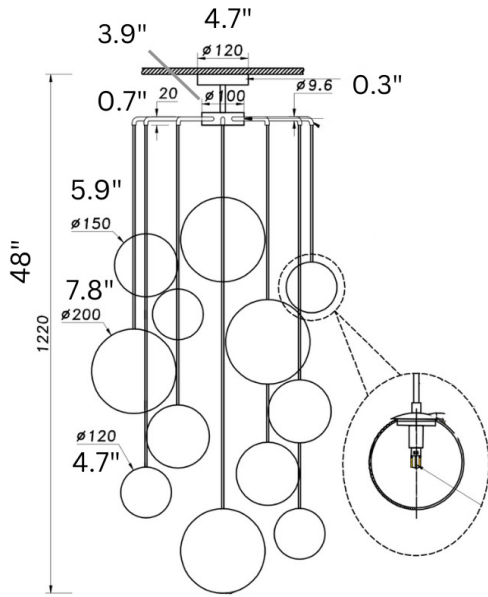

FRONT

SIDE

High quality glass lampshade :
 φ 120/4PCS 4.7"
 φ 150/4PCS 5.9"
 φ 200/4PCS 7.8"

DESCRIPTION

A luxury light fixture that can blend into any space, the Joie glass globe chandelier is beautiful and carefree.

MATERIALS

Steel, Glass

MOUNTING

Single Gang J-BOX

WEIGHT

Allow for 20 LBS

CERTIFICATIONS

UL Certified