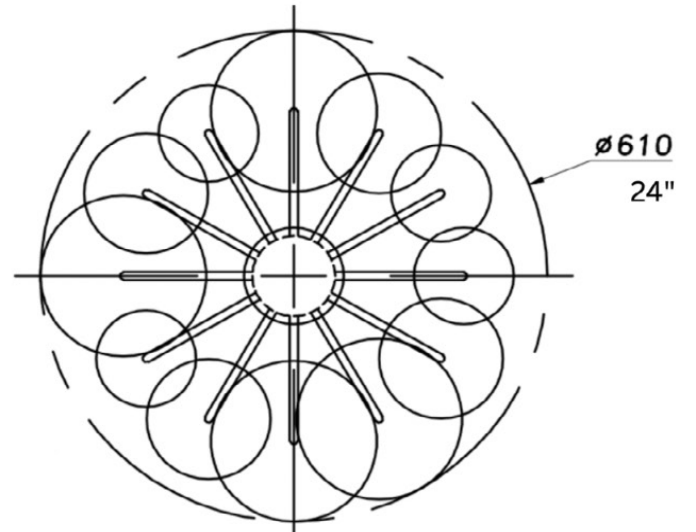

### INSTALLATION GUIDE

WEARING GLOVES  
IS RECOMMENDED

**DANGER:** ELECTRIC SHOCK RISK. FOR YOUR SAFETY,  
TURN OFF ELECTRICAL POWER BEFORE BEGINNING  
INSTALLATION AND USE CAUTION WHEN INSTALLING.

+1 888.399.9905

[www.vault-light.com](http://www.vault-light.com) | [sales@vault-light.com](mailto:sales@vault-light.com)

High quality 4.7"  
 glass lampshade :  $\varnothing$  120/4PCS 4.7"  
 $\varnothing$  150/4PCS 5.9"  
 $\varnothing$  200/4PCS 7.8"