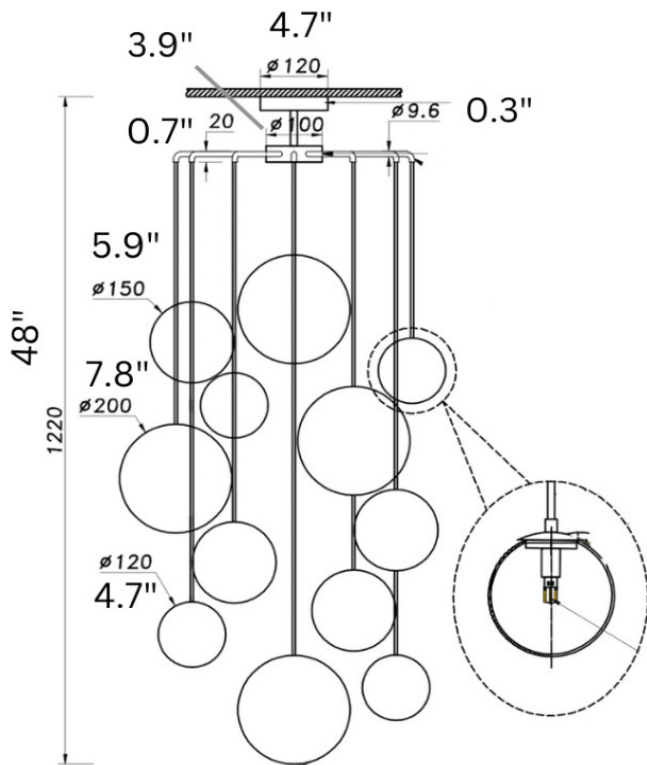

### INSTALLATION GUIDE

WEARING GLOVES  
IS RECOMMENDED

**DANGER:** ELECTRIC SHOCK RISK. FOR YOUR SAFETY,  
TURN OFF ELECTRICAL POWER BEFORE BEGINNING  
INSTALLATION AND USE CAUTION WHEN INSTALLING.

+1 888.399.9905

[www.vault-light.com](http://www.vault-light.com) | [sales@vault-light.com](mailto:sales@vault-light.com)

High quality 4.7"  
 glass lampshade :  $\varnothing$  120/4PCS 4.7"  
 $\varnothing$  150/4PCS 5.9"  
 $\varnothing$  200/4PCS 7.8"