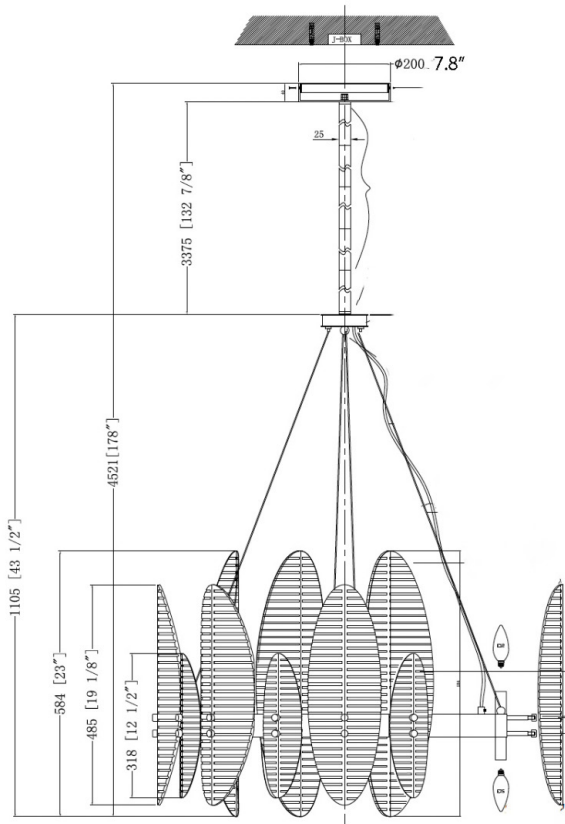

FRONT

CLOSEUP

**DESCRIPTION**

The Jazz Art Deco Chandelier is a modern interpretation of a luxurious age of design. This art deco ceiling light fixture features decorative cast brass leaves, accented by alternating textured glass pieces.

**MATERIALS**

Steel

**MOUNTING**

Single Gang J-BOX

**WEIGHT**

Allow for 75 LBS

**CERTIFICATIONS**

UL Certified