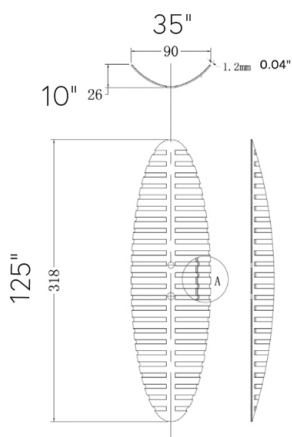

FRONT

CLOSEUP

**DESCRIPTION**

The Jazz Art Deco Chandelier is a modern interpretation of a luxurious age of design. This art deco ceiling light fixture features decorative cast brass leaves, accented by alternating textured glass pieces.

**MATERIALS**

Steel

**MOUNTING**

Single Gang J-BOX

**WEIGHT**

Allow for 75 LBS

**CERTIFICATIONS**

UL Certified