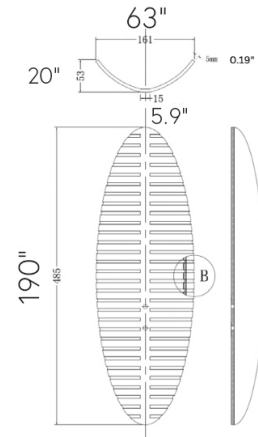

FRONT

CLOSEUP

**DESCRIPTION**

The Jazz Art Deco Chandelier is a modern interpretation of a luxurious age of design. This art deco ceiling light fixture features decorative cast brass leaves, accented by alternating textured glass pieces.

**MATERIALS**

Steel

**MOUNTING**

Single Gang J-BOX

**WEIGHT**

Allow for 75 LBS

**CERTIFICATIONS**

UL Certified