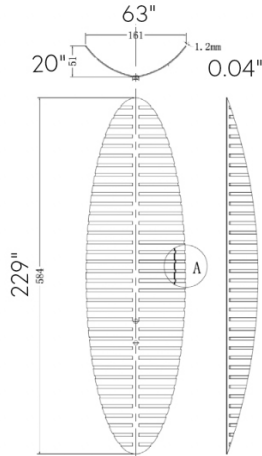

FRONT

CLOSEUP

**DESCRIPTION**

The Jazz Art Deco Chandelier is a modern interpretation of a luxurious age of design. This art deco ceiling light fixture features decorative cast brass leaves, accented by alternating textured glass pieces.

**MATERIALS**

Steel

**MOUNTING**

Single Gang J-BOX

**WEIGHT**

Allow for 75 LBS

**CERTIFICATIONS**

UL Certified