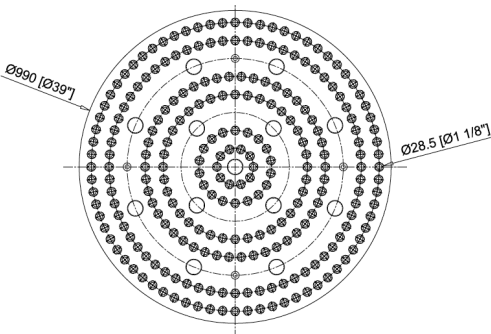

FRONT

SIDE

BOTTOM

DESCRIPTION

This glass fixture brings a feeling of serenity and enhances a modern ambience as a flush mount dining room light.

MATERIALS

Steel, Glass

CERTIFICATIONS

UL Certified

MOUNTING

Single Gang J-BOX

WEIGHT

Allow for 240 LBS