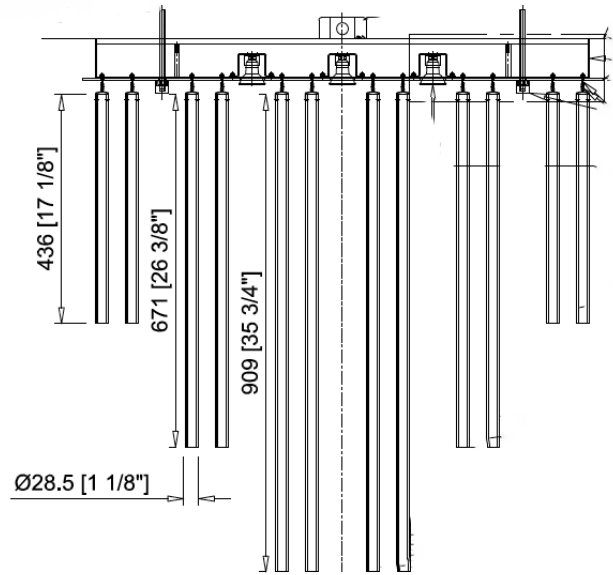

FRONT

SIDE

BOTTOM

DESCRIPTION

This glass fixture brings a feeling of serenity and enhances a modern ambience as a flush mount dining room light.

MATERIALS

Steel, Glass

CERTIFICATIONS

UL Certified

MOUNTING

Single Gang J-BOX

WEIGHT

Allow for 240 LBS