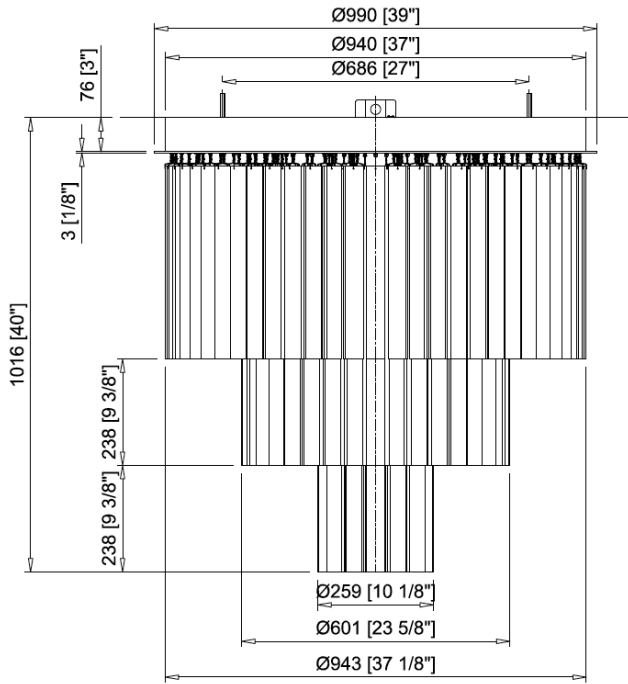

FRONT

SIDE

BOTTOM

DESCRIPTION

This glass fixture brings a feeling of serenity and enhances a modern ambience as a flush mount dining room light.

MATERIALS

Steel, Glass

CERTIFICATIONS

UL Certified

MOUNTING

Single Gang J-BOX

WEIGHT

Allow for 240 LBS